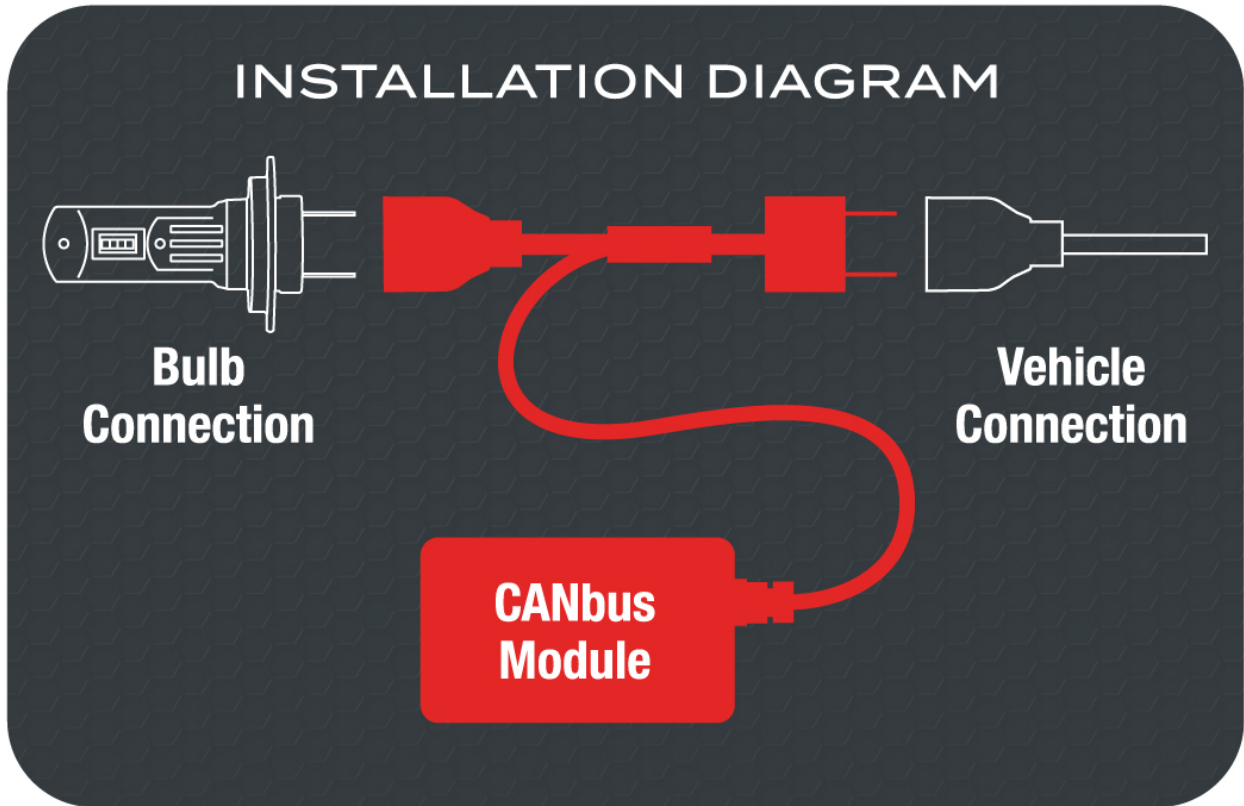

# CANbus Kit - Suits Model 4000 & DirectFit LED Bulbs 990001CB

## Product Information

<b>Description</b>	All-In-One CANbus Kit - 12V H1/H3
<b>Height</b>	39 mm / 1.54 in
<b>Width</b>	62 mm / 2.44 in
<b>Depth</b>	23 mm / 0.91 in
<b>Connector or Wiring</b>	H1 & H3

## Product Dimensions