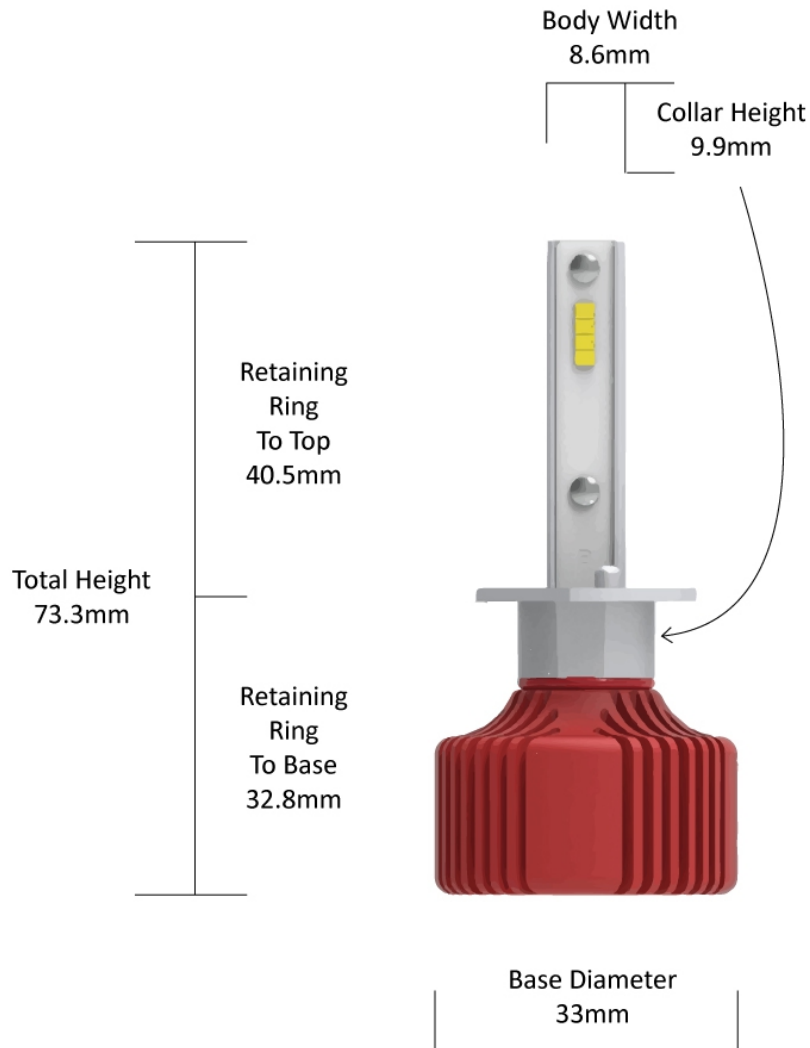

# LED Headlight Conversion Kit - Model Evolution 4000

## Product Information

<b>Description</b>	Model Evolution 4000 - 12/24V LED Bulb Kit 6000K - H1
<b>Retrofits</b>	H1 halogen light housings
<b>Minimum Operating Temperature</b>	-40 °C
<b>Maximum Operating Temperature</b>	130 °C
<b>Connector or Wiring</b>	H1

## Product Dimensions

## Photometric Specifications

---

<b>Effective Lumen Output</b>	2000 per bulb
<b>Nominal LED Color Temperature</b>	6000 K
<b>Beam Pattern(s)</b>	Forward Lighting - Driving