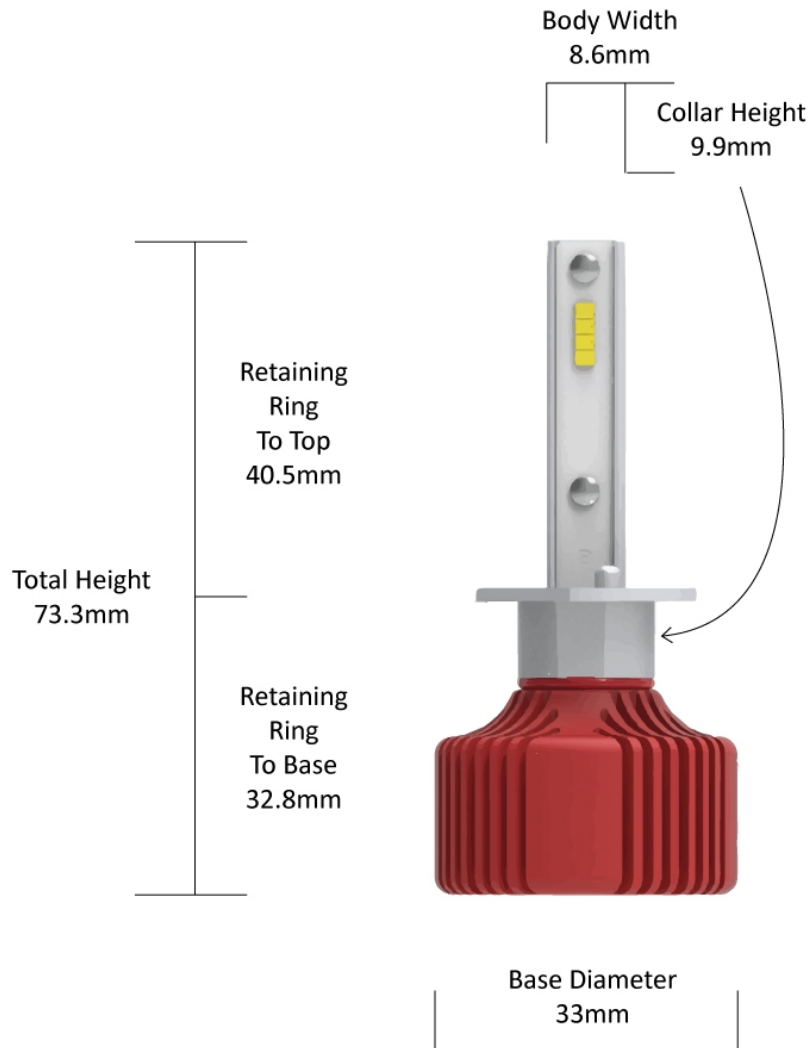

# LED Headlight Conversion Kit - Model Evolution 4000

### Product Information

<b>Description</b>	Model Evolution 4000 - 12/24V LED Bulb Kit 6000K - H1
<b>Retrofits</b>	H1 halogen light housings
<b>Minimum Operating Temperature</b>	-40 °C
<b>Maximum Operating Temperature</b>	130 °C
<b>Connector or Wiring</b>	H1

### Product Dimensions

## Photometric Specifications

---

<b>Effective Lumen Output</b>	2000 per bulb
<b>Nominal LED Color Temperature</b>	6000 K
<b>Beam Pattern(s)</b>	Forward Lighting - Driving