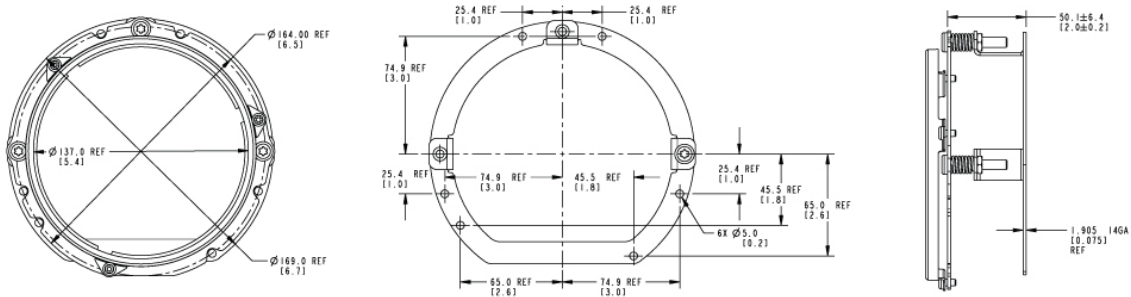

LED Headlight – Model 8630 Evolution

8200071

Product Information

Description

Model 8630 - Mounting Assembly -
Single Ring Kit to suit Fire Truck

Product Dimensions

Additional Specifications

Warranty