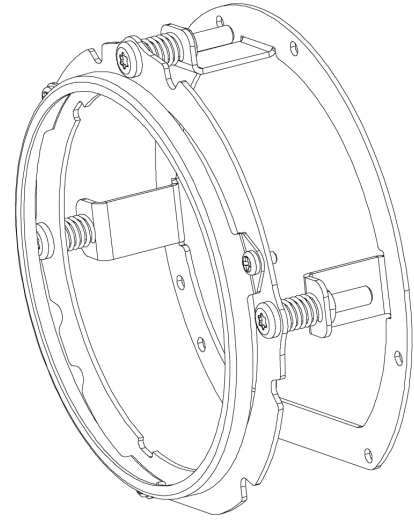

LED Headlight – Model 8630 Evolution

8200071

Product Information

Description

Model 8630 - Mounting Assembly -
Single Ring Kit to suit Fire Truck

Product Dimensions

Additional Specifications

Warranty