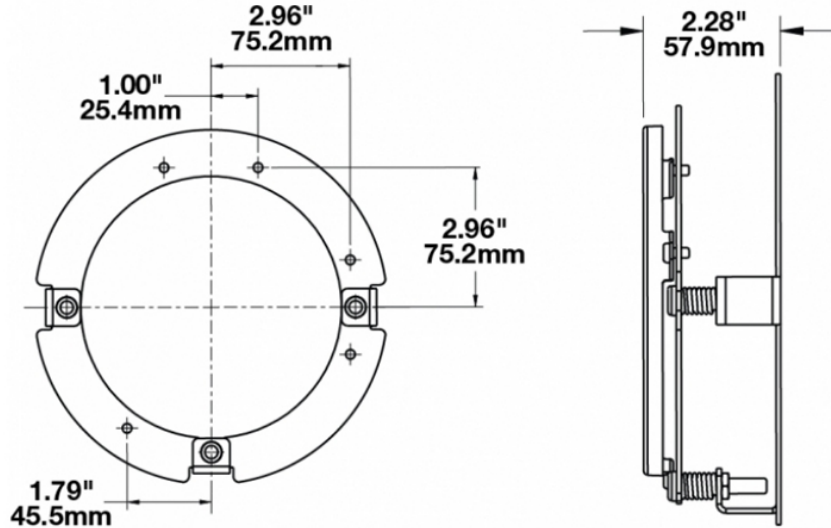

Product Dimensions

Additional Specifications

Warranty

Please refer to the Warranty Statement which is available for download on the website

Pack Quantity

1