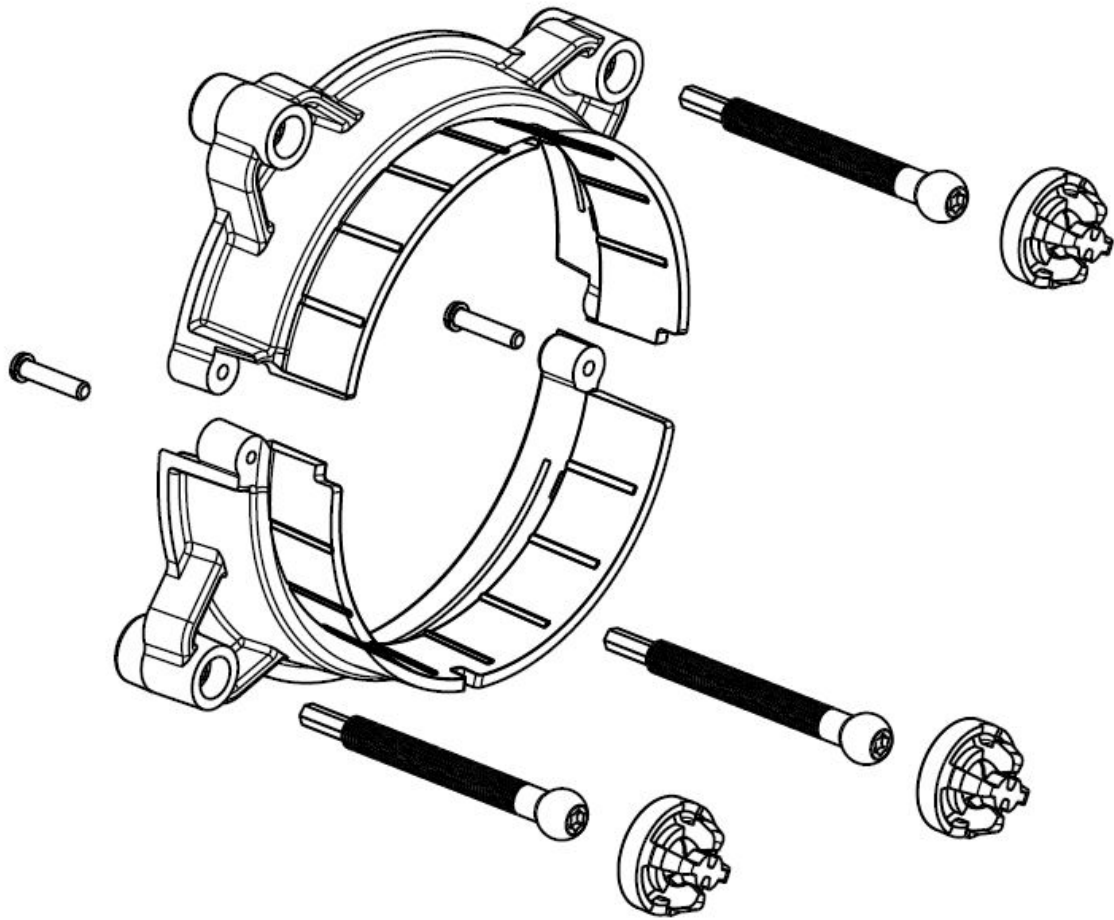

Additional Specifications

Warranty

Please refer to the Warranty Statement which is available for download on the website

Pack Quantity

1