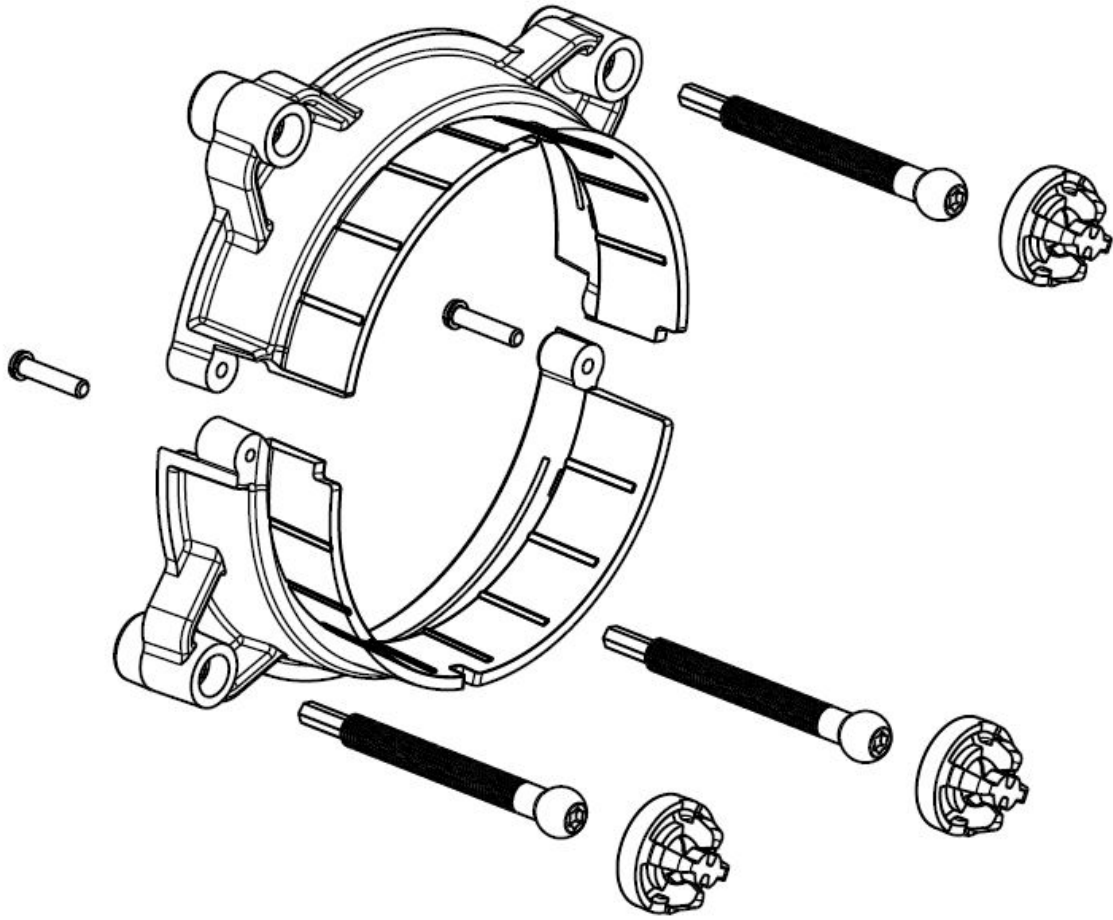

Bi-LED Headlight – Model 97

8001511

Product Information

Description	Model 97 - 3mm 3 Point Panel Mount Bracket
Product Weight	0.25 lbs / 0.11 kgs
Shipping Weight	0.31 lbs / 0.14 kgs

Photometric Specifications

MOUNTING DIMENSIONS

PANEL THICKNESS
3.00 REF

Additional Specifications

Warranty

Please refer to the Warranty Statement which is available for download on the website

Pack Quantity

1