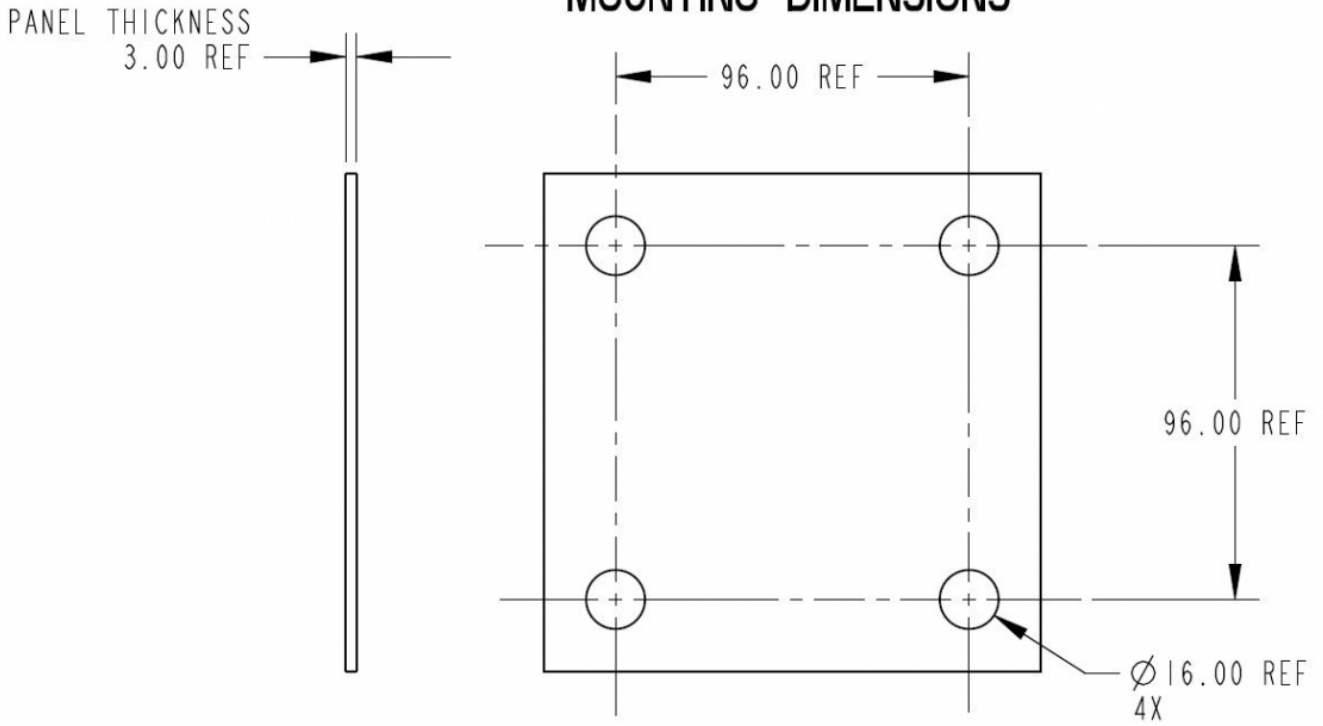

MOUNTING DIMENSIONS