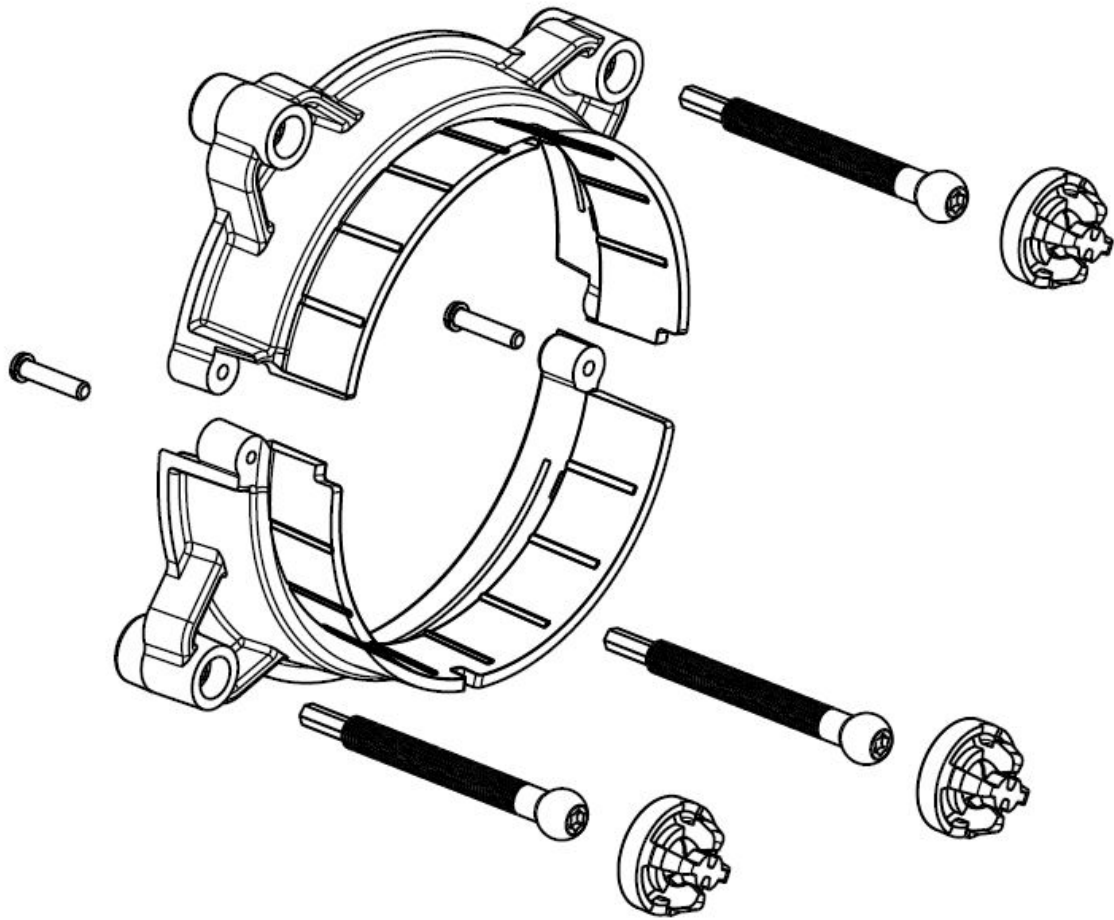

Bi-LED Headlight – Model 97

8001511

Product Information

Description	Model 97 - 3mm 3 Point Panel Mount Bracket
Product Weight	0.25 lbs / 0.11 kgs
Shipping Weight	0.31 lbs / 0.14 kgs

Photometric Specifications

MOUNTING DIMENSIONS

PANEL THICKNESS
3.00 REF

Additional Specifications

Warranty

Please refer to the Warranty Statement which is available for download on the website

Pack Quantity

1