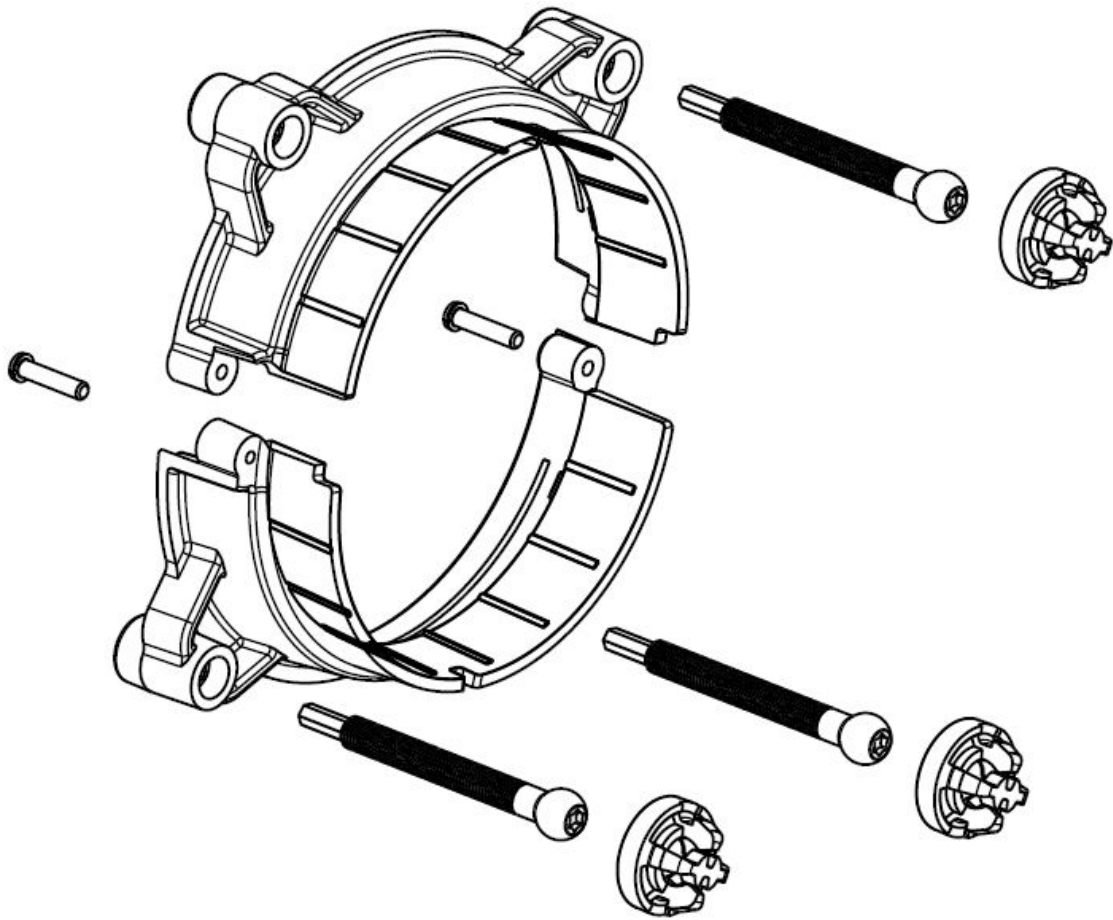

Additional Specifications

Warranty

Please refer to the Warranty Statement which is available for download on the website

Pack Quantity

1