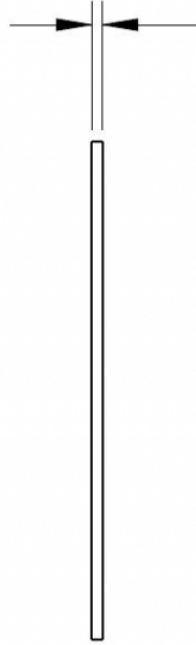

Bi-LED Headlight – Model 97

8001511

Product Information

Description	Model 97 - 3mm 3 Point Panel Mount Bracket
Product Weight	0.25 lbs / 0.11 kgs
Shipping Weight	0.31 lbs / 0.14 kgs

Photometric Specifications

MOUNTING DIMENSIONS

PANEL THICKNESS
3.00 REF

Additional Specifications

Warranty

Please refer to the Warranty Statement which is available for download on the website

Pack Quantity

1