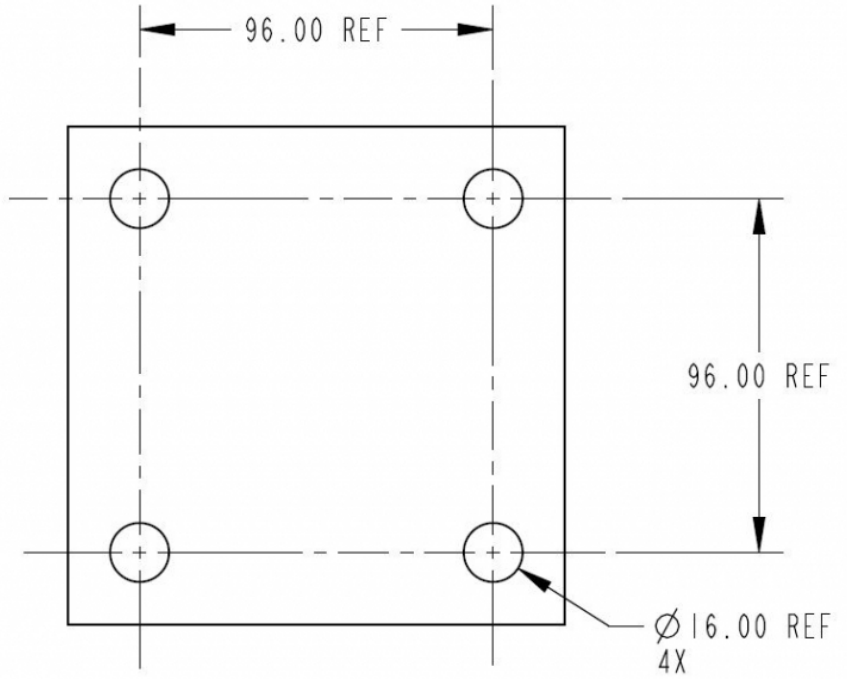

Bi-LED Headlight – Model 97

8001511

Product Information

Description	Model 97 - 3mm 3 Point Panel Mount Bracket
Product Weight	0.25 lbs / 0.11 kgs
Shipping Weight	0.31 lbs / 0.14 kgs

Photometric Specifications

MOUNTING DIMENSIONS

PANEL THICKNESS
3.00 REF

Additional Specifications

Warranty

Please refer to the Warranty Statement which is available for download on the website

Pack Quantity

1