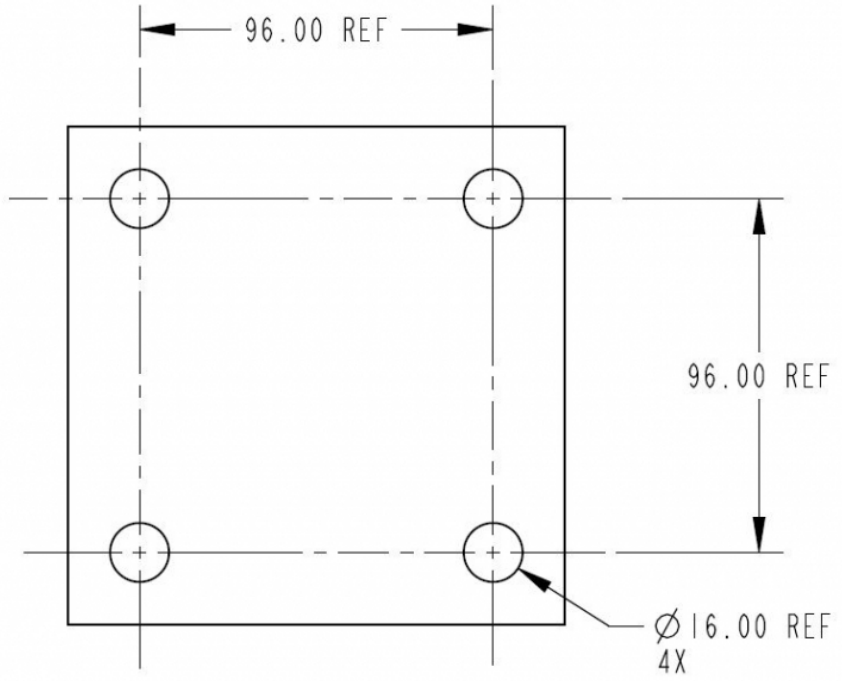

Bi-LED Headlight – Model 97

8001511

Product Information

Description	Model 97 - 3mm 3 Point Panel Mount Bracket
Product Weight	0.25 lbs / 0.11 kgs
Shipping Weight	0.31 lbs / 0.14 kgs

Photometric Specifications

MOUNTING DIMENSIONS

PANEL THICKNESS
3.00 REF

Additional Specifications

Warranty

Please refer to the Warranty Statement which is available for download on the website

Pack Quantity

1