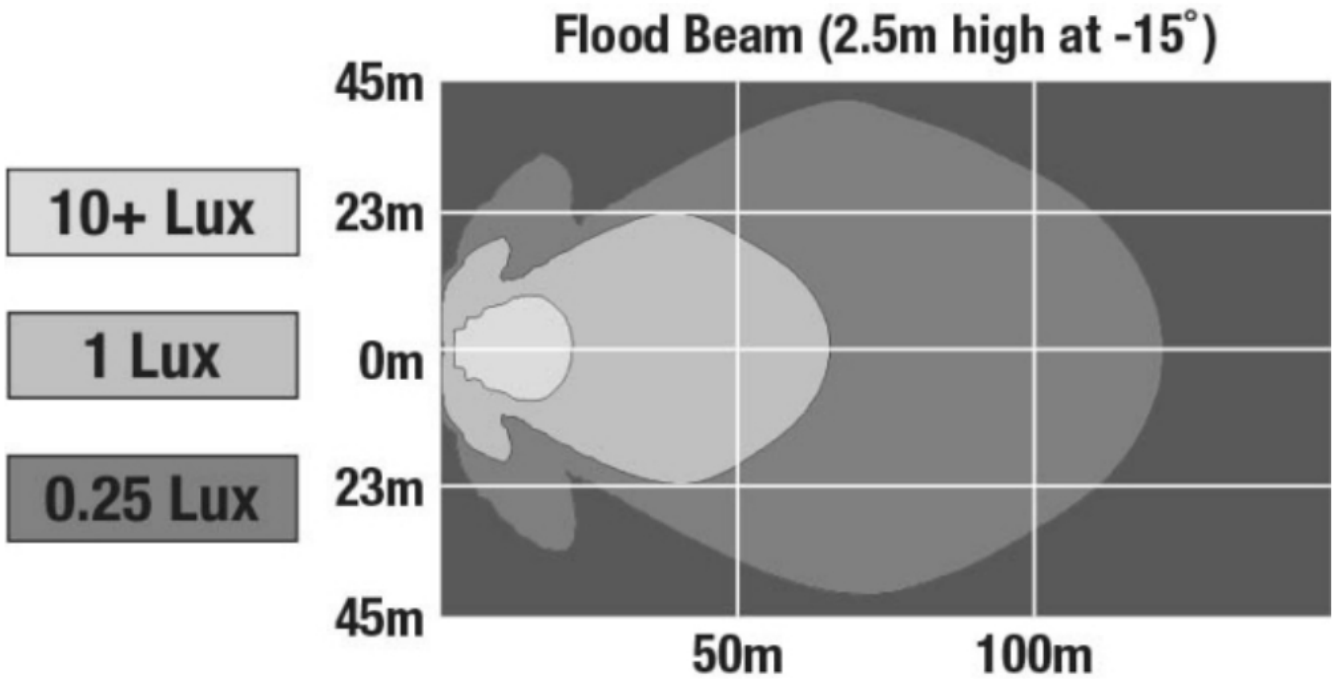

### Product Dimensions

## Photometric Specifications

<b>Raw Lumen Output</b>	6372
<b>Effective Lumen Output</b>	3800
<b>Candela Output</b>	5839
<b>Nominal LED Color Temperature</b>	5000 K