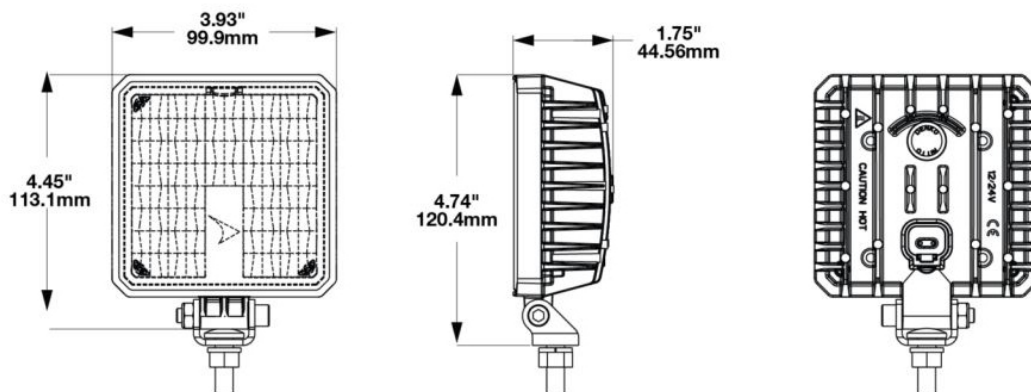

# LED Compact Work Light – Model 892

### Product Information

<b>Description</b>	Model 892 - LED Compact Work Light - 12/24V
<b>Height</b>	120.40 mm / 4.74 in
<b>Width</b>	99.90 mm / 3.93 in
<b>Depth</b>	44.56 mm / 1.75 in
<b>Shape</b>	Square
<b>Outer Lens Material</b>	Polycarbonate
<b>Outer Lens Color</b>	Clear
<b>Housing Color</b>	Black
<b>Mounting Hardware Description</b>	(x1) 5/16"-18 x 1.00" Mounting Bolt Bracket
<b>Minimum Operating Temperature</b>	-40 °C
<b>Maximum Operating Temperature</b>	60 °C
<b>Mating Connector</b>	Deutsch DT06-2S-E003
<b>Product Weight</b>	0.90 lbs / 0.41 kgs
<b>Shipping Weight</b>	1.03 lbs / 0.47 kgs

### Product Dimensions

## Photometric Specifications

<b>Raw Lumen Output</b>	6372
<b>Effective Lumen Output</b>	3800
<b>Candela Output</b>	5839
<b>Nominal LED Color Temperature</b>	5000 K