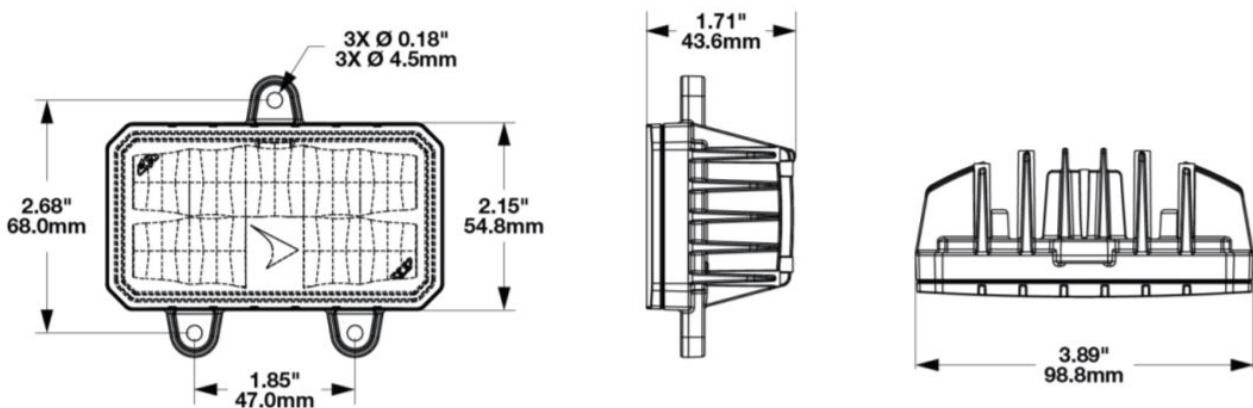

### Product Information

<b>Description</b>	Model 792 - 12/24V LED Work Light - Panel Mount
<b>Height</b>	82.06 mm / 3.23 in
<b>Width</b>	98.80 mm / 3.89 in
<b>Depth</b>	43.40 mm / 1.71 in
<b>Shape</b>	Rectangular
<b>Outer Lens Material</b>	Polycarbonate
<b>Outer Lens Color</b>	Clear
<b>Housing Color</b>	Black
<b>Minimum Operating Temperature</b>	-40 °C
<b>Maximum Operating Temperature</b>	65 °C
<b>Mating Connector</b>	JAE Connector MX19A003S51 harness included with flying leads
<b>Product Weight</b>	0.40 lbs / 0.18 kgs
<b>Shipping Weight</b>	7.19 lbs / 3.26 kgs

### Product Dimensions