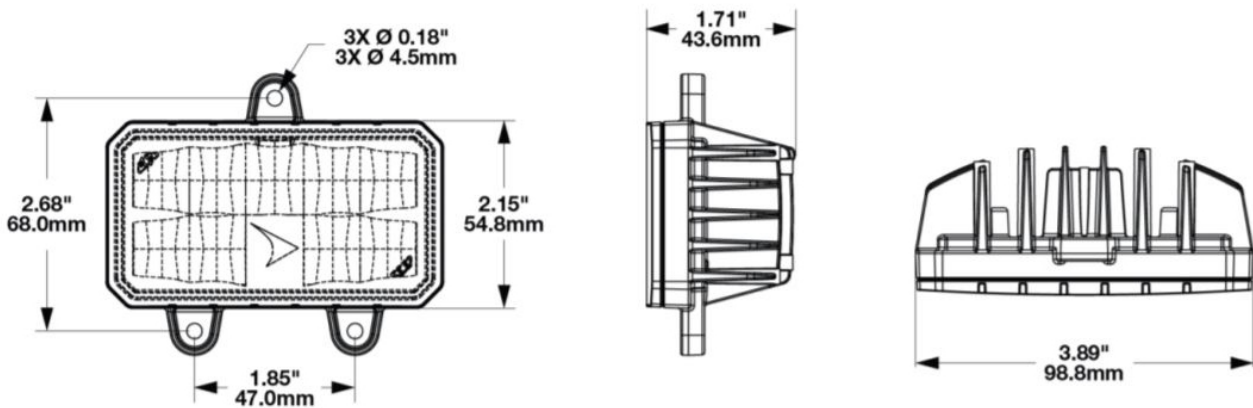

LED Compact Work Light – Model 792

1603951

Product Information

Description	Model 792 - 12/24V LED Work Light - Panel Mount
Height	82.06 mm / 3.23 in
Width	98.80 mm / 3.89 in
Depth	43.40 mm / 1.71 in
Shape	Rectangular
Outer Lens Material	Polycarbonate
Outer Lens Color	Clear
Housing Color	Black
Minimum Operating Temperature	-40 °C
Maximum Operating Temperature	65 °C
Mating Connector	JAE Connector MX19A003S51 harness included with flying leads
Product Weight	0.40 lbs / 0.18 kgs
Shipping Weight	7.19 lbs / 3.26 kgs

Product Dimensions

Electrical Specifications

Input Voltage	12-24V DC
Operating Voltage	9-30V DC
Transient Spike Protection	330V Peak @ 1 HZ-100 Pulses
Red Wire	Power
Black Wire	Ground
Current Draw	2.2A @ 12V DC (Power) 1.0A @ 24V DC (Power)

Photometric Specifications

Raw Lumen Output	3630
Effective Lumen Output	2000
Candela Output	2900
Nominal LED Color Temperature	5000 K
Beam Pattern(s)	Forward Lighting - Flood (Standard)

Additional Specifications