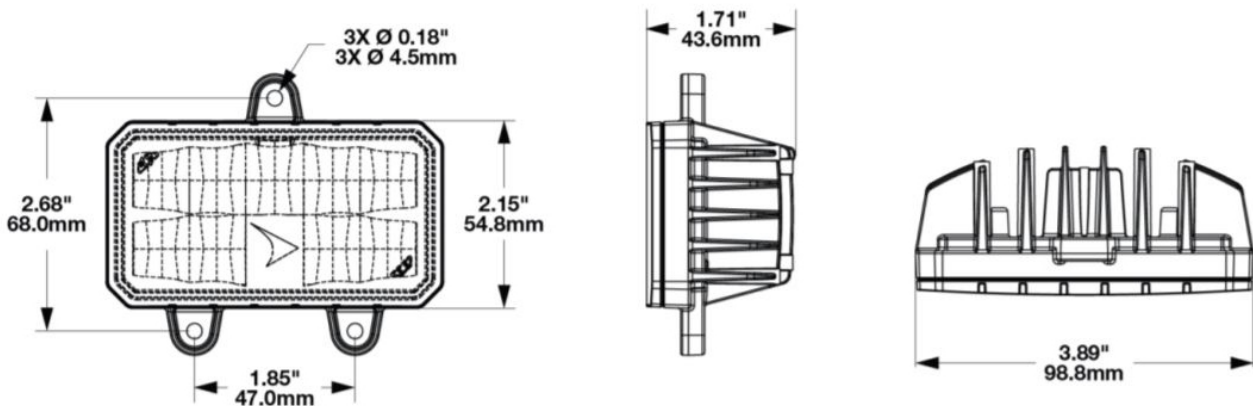

LED Compact Work Light – Model 792

1603951

Product Information

Description	Model 792 - 12/24V LED Work Light - Panel Mount
Height	82.06 mm / 3.23 in
Width	98.80 mm / 3.89 in
Depth	43.40 mm / 1.71 in
Shape	Rectangular
Outer Lens Material	Polycarbonate
Outer Lens Color	Clear
Housing Color	Black
Minimum Operating Temperature	-40 °C
Maximum Operating Temperature	65 °C
Mating Connector	JAE Connector MX19A003S51 harness included with flying leads
Product Weight	0.40 lbs / 0.18 kgs
Shipping Weight	7.19 lbs / 3.26 kgs

Product Dimensions

Electrical Specifications

Input Voltage	12-24V DC
Operating Voltage	9-30V DC
Transient Spike Protection	330V Peak @ 1 HZ-100 Pulses
Red Wire	Power
Black Wire	Ground
Current Draw	2.2A @ 12V DC (Power) 1.0A @ 24V DC (Power)

Photometric Specifications

Raw Lumen Output	3630
Effective Lumen Output	2000
Candela Output	2900
Nominal LED Color Temperature	5000 K
Beam Pattern(s)	Forward Lighting - Flood (Standard)

Additional Specifications