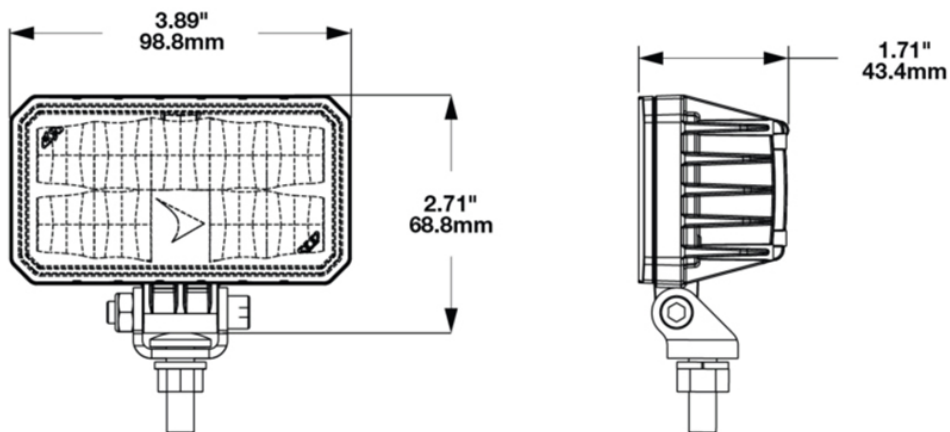

LED Compact Work Light – Model 792

1603921

Product Information

Description	Model 792 - 12/24V LED Work Light - Pedestal Mount
Height	76.10 mm / 3 in
Width	98.80 mm / 3.89 in
Depth	43.40 mm / 1.71 in
Shape	Rectangular
Outer Lens Material	Polycarbonate
Outer Lens Color	Clear
Housing Color	Black
Mounting Hardware Description	(x1) 5/16"-18 x 1.00" Mounting Bolt Bracket
Minimum Operating Temperature	-40 °C
Maximum Operating Temperature	65 °C
Mating Connector	JAE Connector MX19A003S51 harness included with flying leads
Product Weight	0.40 lbs / 0.18 kgs
Shipping Weight	7.19 lbs / 3.26 kgs

Product Dimensions

Electrical Specifications

Input Voltage	12-24V DC
Operating Voltage	9-30V DC
Transient Spike Protection	330V Peak @ 1 HZ-100 Pulses
Red Wire	Power
Black Wire	Ground
Current Draw	2.2A @ 12V DC (Power) 1.0A @ 24V DC (Power)

Photometric Specifications

Raw Lumen Output	3630
Effective Lumen Output	2000
Candela Output	2900
Nominal LED Color Temperature	5000 K

Additional Specifications

IP Rating	IPIP67 & IP69K
Warranty	Please refer to the Warranty Statement which is available for download on the website
Pack Quantity	1