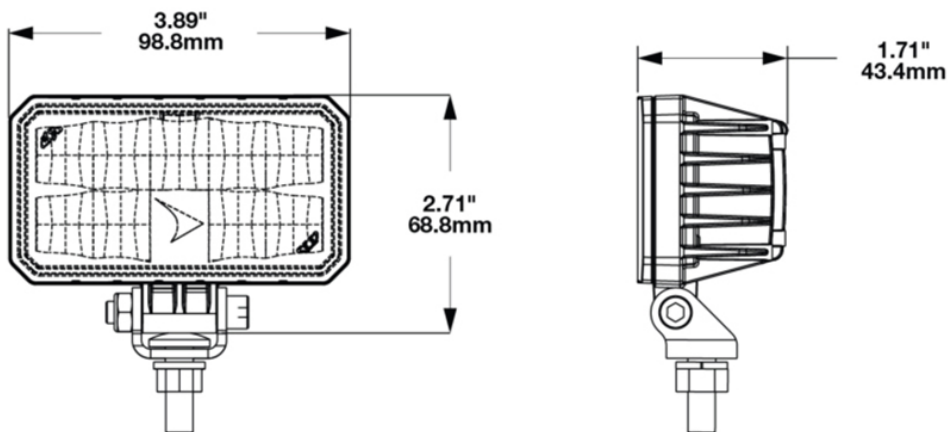

LED Compact Work Light – Model 792

1603921

Product Information

Description	Model 792 - 12/24V LED Work Light - Pedestal Mount
Height	76.10 mm / 3 in
Width	98.80 mm / 3.89 in
Depth	43.40 mm / 1.71 in
Shape	Rectangular
Outer Lens Material	Polycarbonate
Outer Lens Color	Clear
Housing Color	Black
Mounting Hardware Description	(x1) 5/16"-18 x 1.00" Mounting Bolt Bracket
Minimum Operating Temperature	-40 °C
Maximum Operating Temperature	65 °C
Mating Connector	JAE Connector MX19A003S51 harness included with flying leads
Product Weight	0.40 lbs / 0.18 kgs
Shipping Weight	7.19 lbs / 3.26 kgs

Product Dimensions

Electrical Specifications

Input Voltage	12-24V DC
Operating Voltage	9-30V DC
Transient Spike Protection	330V Peak @ 1 HZ-100 Pulses
Red Wire	Power
Black Wire	Ground
Current Draw	2.2A @ 12V DC (Power) 1.0A @ 24V DC (Power)

Photometric Specifications

Raw Lumen Output	3630
Effective Lumen Output	2000
Candela Output	2900
Nominal LED Color Temperature	5000 K

Additional Specifications

IP Rating	IPIP67 & IP69K
Warranty	Please refer to the Warranty Statement which is available for download on the website
Pack Quantity	1