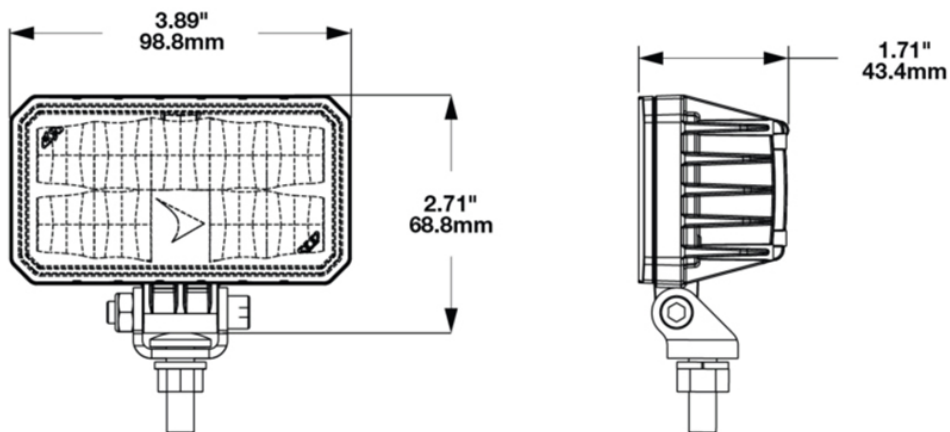

LED Compact Work Light – Model 792 1603921

Product Information

Description	Model 792 - 12/24V LED Work Light - Pedestal Mount
Height	76.10 mm / 3 in
Width	98.80 mm / 3.89 in
Depth	43.40 mm / 1.71 in
Shape	Rectangular
Outer Lens Material	Polycarbonate
Outer Lens Color	Clear
Housing Color	Black
Mounting Hardware Description	(x1) 5/16"-18 x 1.00" Mounting Bolt Bracket
Minimum Operating Temperature	-40 °C
Maximum Operating Temperature	65 °C
Mating Connector	JAE Connector MX19A003S51 harness included with flying leads
Product Weight	0.40 lbs / 0.18 kgs
Shipping Weight	7.19 lbs / 3.26 kgs

Product Dimensions

Electrical Specifications

Input Voltage	12-24V DC
Operating Voltage	9-30V DC
Transient Spike Protection	330V Peak @ 1 HZ-100 Pulses
Red Wire	Power
Black Wire	Ground
Current Draw	2.2A @ 12V DC (Power) 1.0A @ 24V DC (Power)

Photometric Specifications

Raw Lumen Output	3630
Effective Lumen Output	2000
Candela Output	2900
Nominal LED Color Temperature	5000 K

Additional Specifications

IP Rating	IPIP67 & IP69K
Warranty	Please refer to the Warranty Statement which is available for download on the website
Pack Quantity	1