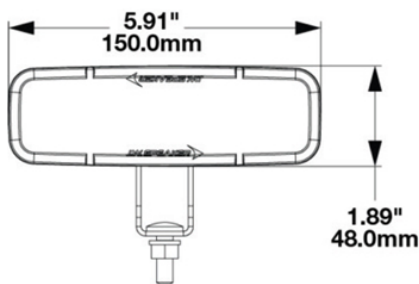

# LED Safety Lights 'Keep Out Zone' – Model 793 1603771

## Product Information

<b>Description</b>	Model 793 - 12/36V LED Safety Light - Blue (Long Bracket)
<b>Height</b>	48.00 mm / 1.89 in
<b>Width</b>	150.00 mm / 5.91 in
<b>Depth</b>	63.00 mm / 2.48 in
<b>Shape</b>	Rectangular
<b>Outer Lens Material</b>	Polycarbonate
<b>Outer Lens Color</b>	Clear
<b>Housing Color</b>	Black
<b>Bezel Color</b>	Black
<b>Mounting Hardware Description</b>	(x1) 5/16"-18 x 1.00" Mounting Bolt Bracket
<b>Minimum Operating Temperature</b>	-40 °C
<b>Maximum Operating Temperature</b>	65 °C
<b>Connector or Wiring</b>	Deutsch DT04-2P
<b>Mating Connector</b>	Deutsch DT06-2S with harness included with flying leads
<b>Product Weight</b>	0.87 lbs / 0.39 kgs
<b>Shipping Weight</b>	1.10 lbs / 0.5 kgs

## Product Dimensions

## Electrical Specifications

<b>Input Voltage</b>	12-36V DC
<b>Transient Spike Protection</b>	330V Peak @ 1 HZ-100 Pulses
<b>Black Wire</b>	Ground
<b>Red Wire</b>	Power
<b>Current Draw</b>	1.60A @ 12V DC (Maximum Current Draw)