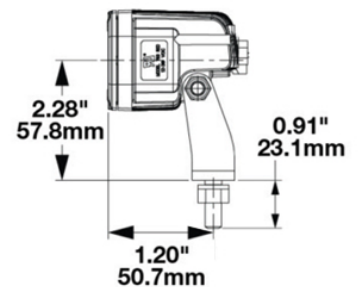

# LED Safety Lights 'Keep Out Zone' – Model 793 1603771

## Product Information

<b>Description</b>	Model 793 - 12/36V LED Safety Light - Blue (Long Bracket)
<b>Height</b>	48.00 mm / 1.89 in
<b>Width</b>	150.00 mm / 5.91 in
<b>Depth</b>	63.00 mm / 2.48 in
<b>Shape</b>	Rectangular
<b>Outer Lens Material</b>	Polycarbonate
<b>Outer Lens Color</b>	Clear
<b>Housing Color</b>	Black
<b>Bezel Color</b>	Black
<b>Mounting Hardware Description</b>	(x1) 5/16"-18 x 1.00" Mounting Bolt Bracket
<b>Minimum Operating Temperature</b>	-40 °C
<b>Maximum Operating Temperature</b>	65 °C
<b>Connector or Wiring</b>	Deutsch DT04-2P
<b>Mating Connector</b>	Deutsch DT06-2S with harness included with flying leads
<b>Product Weight</b>	0.87 lbs / 0.39 kgs
<b>Shipping Weight</b>	1.10 lbs / 0.5 kgs

## Product Dimensions

## Electrical Specifications

<b>Input Voltage</b>	12-36V DC
<b>Transient Spike Protection</b>	330V Peak @ 1 HZ-100 Pulses
<b>Black Wire</b>	Ground
<b>Red Wire</b>	Power
<b>Current Draw</b>	1.60A @ 12V DC (Maximum Current Draw)