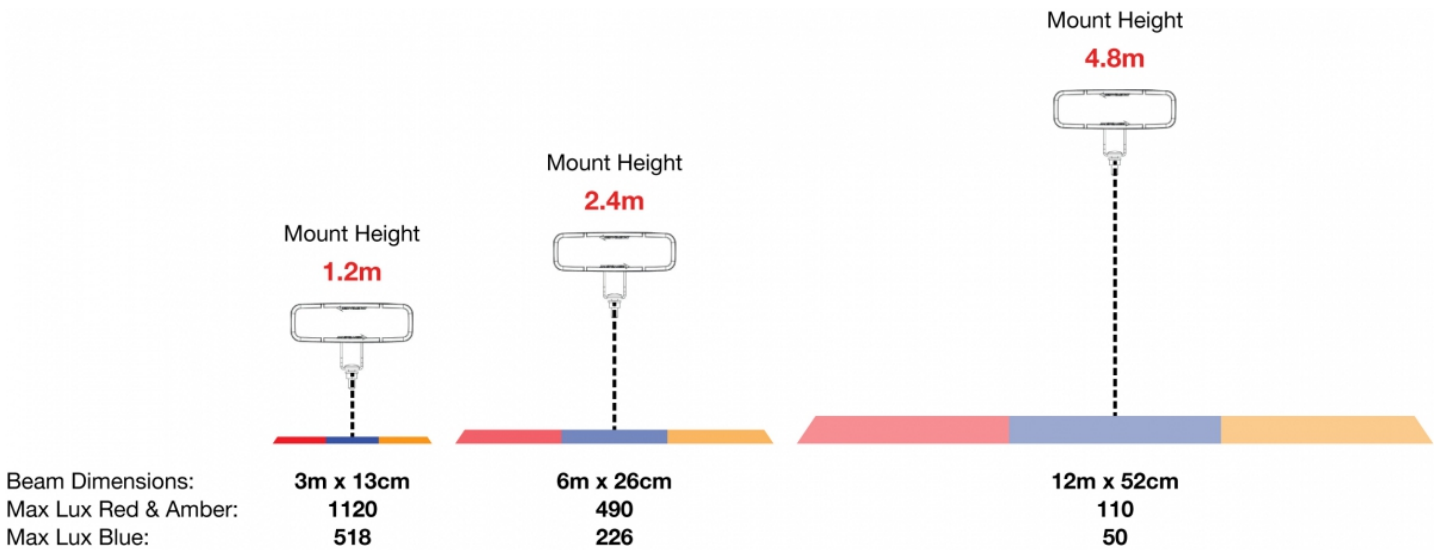

## Product Information

<b>Description</b>	Model 793 - 12/36V LED Safety Light - Blue (Long Bracket)
<b>Height</b>	48.00 mm / 1.89 in
<b>Width</b>	150.00 mm / 5.91 in
<b>Depth</b>	63.00 mm / 2.48 in
<b>Shape</b>	Rectangular
<b>Outer Lens Material</b>	Polycarbonate
<b>Outer Lens Color</b>	Clear
<b>Housing Color</b>	Black
<b>Bezel Color</b>	Black
<b>Mounting Hardware Description</b>	(x1) 5/16"-18 x 1.00" Mounting Bolt Bracket
<b>Minimum Operating Temperature</b>	-40 °C
<b>Maximum Operating Temperature</b>	65 °C
<b>Connector or Wiring</b>	Deutsch DT04-2P
<b>Mating Connector</b>	Deutsch DT06-2S with harness included with flying leads
<b>Product Weight</b>	0.87 lbs / 0.39 kgs
<b>Shipping Weight</b>	1.10 lbs / 0.5 kgs

## Product Dimensions

## Electrical Specifications

<b>Input Voltage</b>	12-36V DC
<b>Transient Spike Protection</b>	330V Peak @ 1 HZ-100 Pulses
<b>Black Wire</b>	Ground
<b>Red Wire</b>	Power
<b>Current Draw</b>	1.60A @ 12V DC (Maximum Current Draw)

## Photometric Specifications

<b>Raw Lumen Output</b>	496
<b>Effective Lumen Output</b>	110
<b>Beam Pattern(s)</b>	Warning - Keep Out Zone