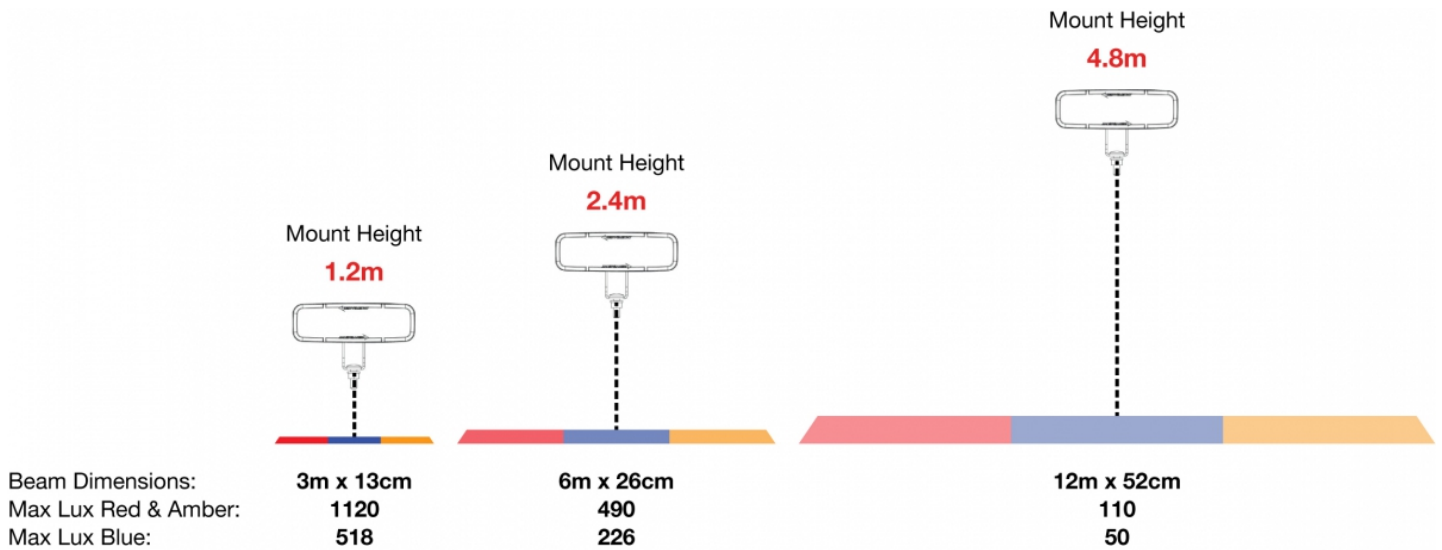

## Product Information

<b>Description</b>	Model 793 - 12/36V LED Safety Light - Blue (Long Bracket)
<b>Height</b>	48.00 mm / 1.89 in
<b>Width</b>	150.00 mm / 5.91 in
<b>Depth</b>	63.00 mm / 2.48 in
<b>Shape</b>	Rectangular
<b>Outer Lens Material</b>	Polycarbonate
<b>Outer Lens Color</b>	Clear
<b>Housing Color</b>	Black
<b>Bezel Color</b>	Black
<b>Mounting Hardware Description</b>	(x1) 5/16"-18 x 1.00" Mounting Bolt Bracket
<b>Minimum Operating Temperature</b>	-40 °C
<b>Maximum Operating Temperature</b>	65 °C
<b>Connector or Wiring</b>	Deutsch DT04-2P
<b>Mating Connector</b>	Deutsch DT06-2S with harness included with flying leads
<b>Product Weight</b>	0.87 lbs / 0.39 kgs
<b>Shipping Weight</b>	1.10 lbs / 0.5 kgs

## Product Dimensions

## Electrical Specifications

<b>Input Voltage</b>	12-36V DC
<b>Transient Spike Protection</b>	330V Peak @ 1 HZ-100 Pulses
<b>Black Wire</b>	Ground
<b>Red Wire</b>	Power
<b>Current Draw</b>	1.60A @ 12V DC (Maximum Current Draw)

## Photometric Specifications

<b>Raw Lumen Output</b>	496
<b>Effective Lumen Output</b>	110
<b>Beam Pattern(s)</b>	Warning - Keep Out Zone