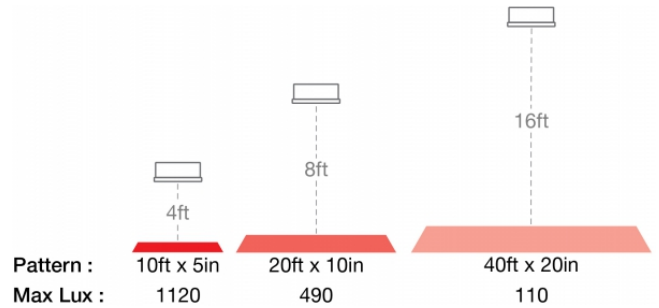

## Product Information

<b>Description</b>	Model 793 - 12/110V LED Safety Light - Red (Long Bracket)
<b>Height</b>	48.00 mm / 1.89 in
<b>Width</b>	150.00 mm / 5.91 in
<b>Depth</b>	63.00 mm / 2.48 in
<b>Shape</b>	Rectangular
<b>Outer Lens Material</b>	Polycarbonate
<b>Outer Lens Color</b>	Clear
<b>Housing Color</b>	Black
<b>Bezel Color</b>	Black
<b>Mounting Hardware Description</b>	(x1) 5/16"-18 x 1.00" Mounting Bolt Bracket
<b>Minimum Operating Temperature</b>	-40 °C
<b>Maximum Operating Temperature</b>	65 °C
<b>Connector or Wiring</b>	Deutsch DT04-2P
<b>Mating Connector</b>	Deutsch DT06-2S with harness included with flying leads
<b>Product Weight</b>	0.87 lbs / 0.39 kgs
<b>Shipping Weight</b>	1.10 lbs / 0.5 kgs

## Product Dimensions

## Photometric Specifications

<b>Raw Lumen Output</b>	1,130
<b>Effective Lumen Output</b>	317
<b>Candela Output</b>	3,150
<b>Beam Pattern(s)</b>	Warning - Keep Out Zone