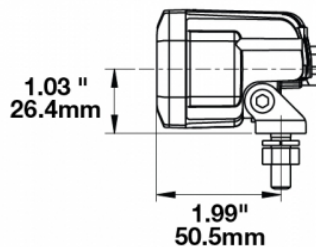

## Product Information

<b>Description</b>	Model 793 - 12/110V LED Safety Light - Red (Long Bracket)
<b>Height</b>	48.00 mm / 1.89 in
<b>Width</b>	150.00 mm / 5.91 in
<b>Depth</b>	63.00 mm / 2.48 in
<b>Shape</b>	Rectangular
<b>Outer Lens Material</b>	Polycarbonate
<b>Outer Lens Color</b>	Clear
<b>Housing Color</b>	Black
<b>Bezel Color</b>	Black
<b>Mounting Hardware Description</b>	(x1) 5/16"-18 x 1.00" Mounting Bolt Bracket
<b>Minimum Operating Temperature</b>	-40 °C
<b>Maximum Operating Temperature</b>	65 °C
<b>Connector or Wiring</b>	Deutsch DT04-2P
<b>Mating Connector</b>	Deutsch DT06-2S with harness included with flying leads
<b>Product Weight</b>	0.87 lbs / 0.39 kgs
<b>Shipping Weight</b>	1.10 lbs / 0.5 kgs

## Product Dimensions

## Photometric Specifications

<b>Raw Lumen Output</b>	1,130
<b>Effective Lumen Output</b>	317
<b>Candela Output</b>	3,150
<b>Beam Pattern(s)</b>	Warning - Keep Out Zone