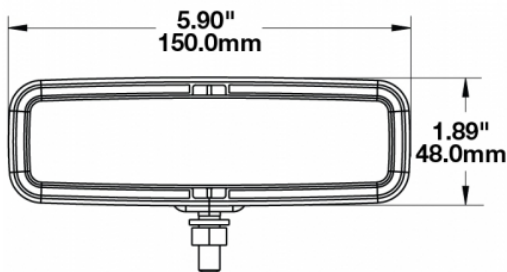

# LED Safety Lights 'Keep Out Zone' – Model 793 1603761

## Product Information

<b>Description</b>	Model 793 - 12/110V LED Safety Light - Red (Long Bracket)
<b>Height</b>	48.00 mm / 1.89 in
<b>Width</b>	150.00 mm / 5.91 in
<b>Depth</b>	63.00 mm / 2.48 in
<b>Shape</b>	Rectangular
<b>Outer Lens Material</b>	Polycarbonate
<b>Outer Lens Color</b>	Clear
<b>Housing Color</b>	Black
<b>Bezel Color</b>	Black
<b>Mounting Hardware Description</b>	(x1) 5/16"-18 x 1.00" Mounting Bolt Bracket
<b>Minimum Operating Temperature</b>	-40 °C
<b>Maximum Operating Temperature</b>	65 °C
<b>Connector or Wiring</b>	Deutsch DT04-2P
<b>Mating Connector</b>	Deutsch DT06-2S with harness included with flying leads
<b>Product Weight</b>	0.87 lbs / 0.39 kgs
<b>Shipping Weight</b>	1.10 lbs / 0.5 kgs

## Product Dimensions

## Photometric Specifications

<b>Raw Lumen Output</b>	1,130
<b>Effective Lumen Output</b>	317
<b>Candela Output</b>	3,150
<b>Beam Pattern(s)</b>	Warning - Keep Out Zone