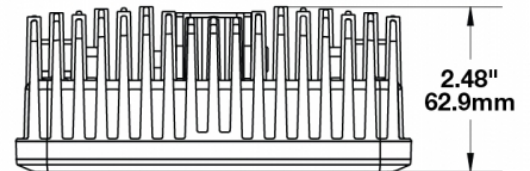

# LED Safety Lights 'Keep Out Zone' – Model 793 1603761

## Product Information

<b>Description</b>	Model 793 - 12/110V LED Safety Light - Red (Long Bracket)
<b>Height</b>	48.00 mm / 1.89 in
<b>Width</b>	150.00 mm / 5.91 in
<b>Depth</b>	63.00 mm / 2.48 in
<b>Shape</b>	Rectangular
<b>Outer Lens Material</b>	Polycarbonate
<b>Outer Lens Color</b>	Clear
<b>Housing Color</b>	Black
<b>Bezel Color</b>	Black
<b>Mounting Hardware Description</b>	(x1) 5/16"-18 x 1.00" Mounting Bolt Bracket
<b>Minimum Operating Temperature</b>	-40 °C
<b>Maximum Operating Temperature</b>	65 °C
<b>Connector or Wiring</b>	Deutsch DT04-2P
<b>Mating Connector</b>	Deutsch DT06-2S with harness included with flying leads
<b>Product Weight</b>	0.87 lbs / 0.39 kgs
<b>Shipping Weight</b>	1.10 lbs / 0.5 kgs

## Product Dimensions

## Photometric Specifications

<b>Raw Lumen Output</b>	1,130
<b>Effective Lumen Output</b>	317
<b>Candela Output</b>	3,150
<b>Beam Pattern(s)</b>	Warning - Keep Out Zone