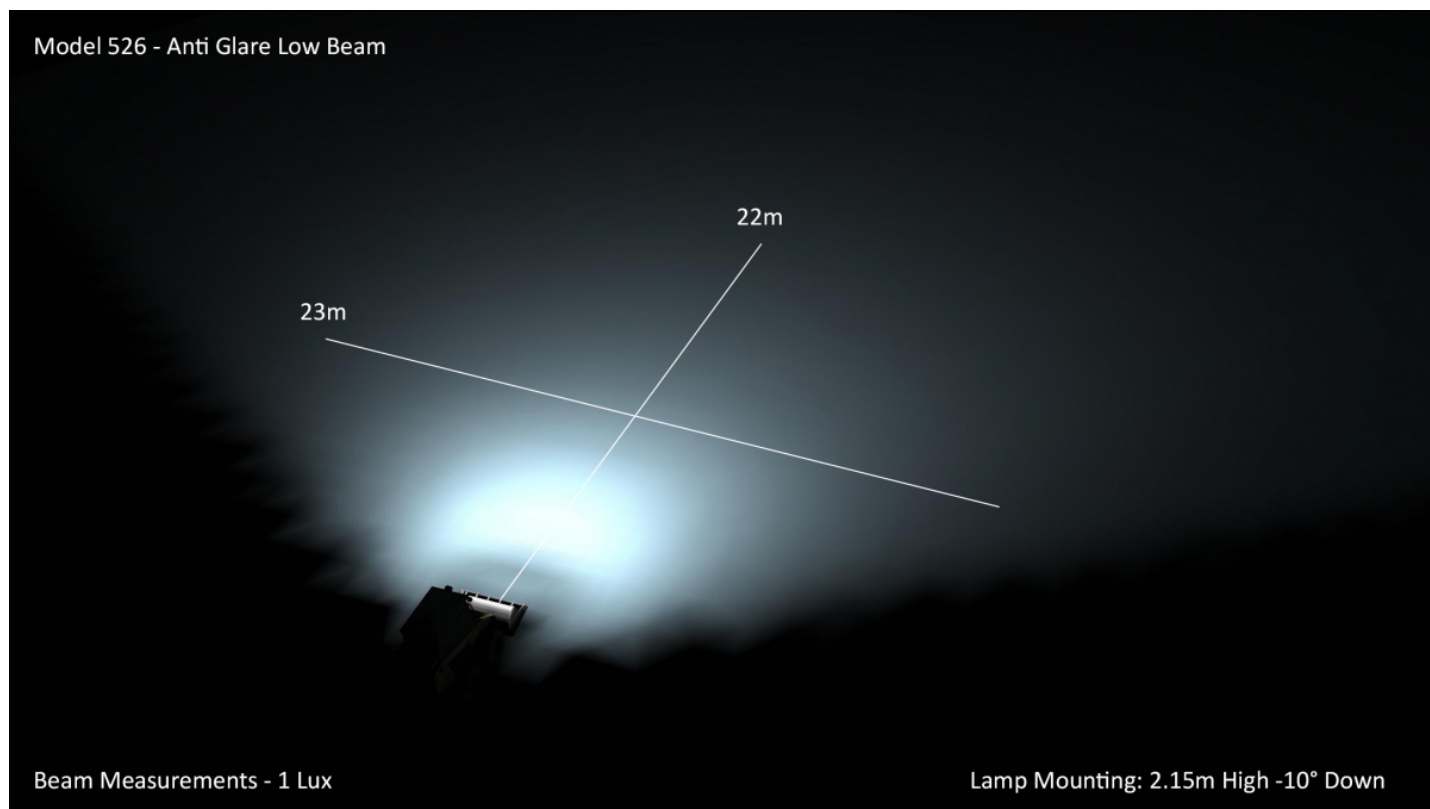

### Product Information

<b>Description</b>	Model 526 EVO - 24V LED Worklight - Anti Glare Beam (Low Beam)
<b>Height</b>	160.02 mm / 6.3 in
<b>Width</b>	157.48 mm / 6.2 in
<b>Depth</b>	96.52 mm / 3.8 in
<b>Shape</b>	Square
<b>Outer Lens Material</b>	Polycarbonate
<b>Outer Lens Color</b>	Clear
<b>Housing Material</b>	Die-Cast Aluminum
<b>Housing Color</b>	Black
<b>Mounting Hardware Description</b>	(x1) M10-1.5 x 25 Mounting Bolt
<b>Mounting Type</b>	Universal Pedestal Mount
<b>Minimum Operating Temperature</b>	-40 °C
<b>Maximum Operating Temperature</b>	65 °C
<b>Connector or Wiring</b>	iCONN Connector - iMATE23
<b>Product Weight</b>	4.60 lbs / 2.09 kgs
<b>Shipping Weight</b>	5.00 lbs / 2.27 kgs
<b>Additional Information</b>	Wire Harness: JWS part number 3271781.

## Photometric Specifications

<b>Raw Lumen Output</b>	9,000
<b>Effective Lumen Output</b>	5800
<b>Nominal LED Color Temperature</b>	5700 K