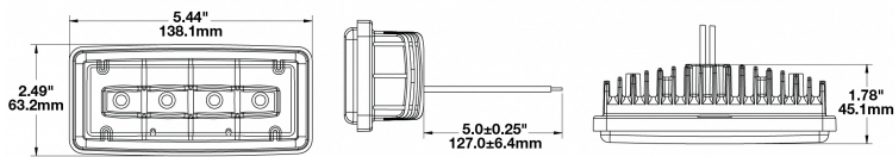

### Product Information

<b>Description</b>	Model 6048 - 12/24V LED Multi-Colour Warning / Signalling Light
<b>Height</b>	77.95 mm / 3.07 in
<b>Width</b>	138.50 mm / 5.45 in
<b>Depth</b>	53.90 mm / 2.12 in
<b>Shape</b>	Rectangular
<b>Outer Lens Material</b>	Polycarbonate
<b>Housing Color</b>	Black
<b>Minimum Operating Temperature</b>	-40 °C
<b>Maximum Operating Temperature</b>	65 °C
<b>Connector or Wiring</b>	3' Cable with Integrated Connector
<b>Additional Information</b>	(Red/Blue/Amber/Green)

### Product Dimensions