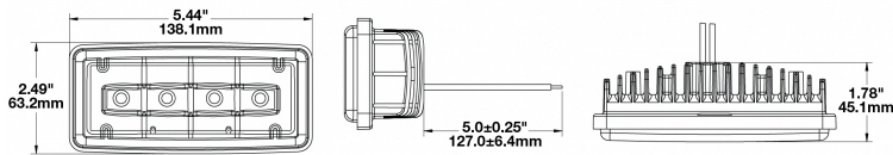

### Product Information

<b>Description</b>	Model 6048 - 12/24V LED Multi-Colour Warning / Signalling Light
<b>Height</b>	77.95 mm / 3.07 in
<b>Width</b>	138.50 mm / 5.45 in
<b>Depth</b>	53.90 mm / 2.12 in
<b>Shape</b>	Rectangular
<b>Outer Lens Material</b>	Polycarbonate
<b>Housing Color</b>	Black
<b>Minimum Operating Temperature</b>	-40 °C
<b>Maximum Operating Temperature</b>	65 °C
<b>Connector or Wiring</b>	3' Cable with Integrated Connector
<b>Additional Information</b>	(Red/Blue/Amber/Green)

### Product Dimensions