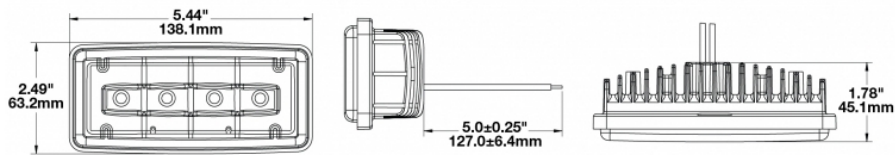

### Product Information

<b>Description</b>	Model 6048 - 12/24V LED Multi-Colour Warning / Signalling Light
<b>Height</b>	77.95 mm / 3.07 in
<b>Width</b>	138.50 mm / 5.45 in
<b>Depth</b>	53.90 mm / 2.12 in
<b>Shape</b>	Rectangular
<b>Outer Lens Material</b>	Polycarbonate
<b>Housing Color</b>	Black
<b>Minimum Operating Temperature</b>	-40 °C
<b>Maximum Operating Temperature</b>	65 °C
<b>Connector or Wiring</b>	3' Cable with Integrated Connector
<b>Additional Information</b>	(Red/Blue/Amber/Green)

### Product Dimensions