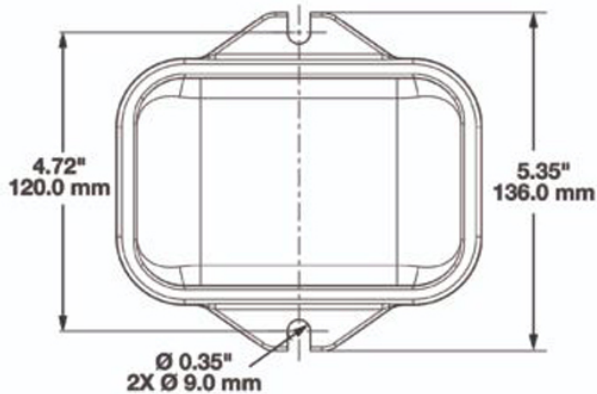

### Product Information

<b>Description</b>	Model 210 - Amber Solar Flasher
<b>Height</b>	136.00 mm / 5.35 in
<b>Width</b>	147.10 mm / 5.79 in
<b>Depth</b>	21.00 mm / 0.83 in
<b>Shape</b>	Rectangular
<b>Outer Lens Material</b>	Acrylic
<b>Outer Lens Color</b>	Clear
<b>Housing Material</b>	Polycarbonate
<b>Housing Color</b>	Black
<b>Minimum Operating Temperature</b>	-40 °C
<b>Maximum Operating Temperature</b>	65 °C
<b>Connector or Wiring</b>	NA
<b>Mating Connector</b>	NA
<b>Product Weight</b>	0.40 lbs / 0.18 kgs
<b>Shipping Weight</b>	0.50 lbs / 0.23 kgs

### Product Dimensions