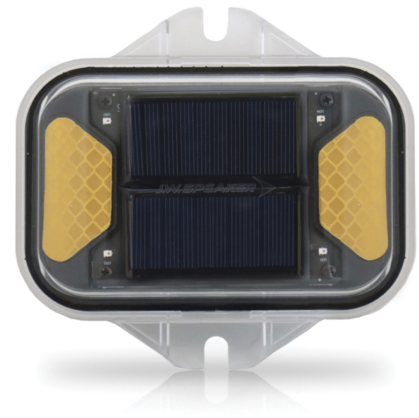

# LED Solar Flasher & Warning Light – Model 210

### Product Information

<b>Description</b>	Model 210 - Amber Solar Flasher
<b>Height</b>	136.00 mm / 5.35 in
<b>Width</b>	147.10 mm / 5.79 in
<b>Depth</b>	21.00 mm / 0.83 in
<b>Shape</b>	Rectangular
<b>Outer Lens Material</b>	Acrylic
<b>Outer Lens Color</b>	Clear
<b>Housing Material</b>	Polycarbonate
<b>Housing Color</b>	Black
<b>Minimum Operating Temperature</b>	-40 °C
<b>Maximum Operating Temperature</b>	65 °C
<b>Connector or Wiring</b>	NA
<b>Mating Connector</b>	NA
<b>Product Weight</b>	0.40 lbs / 0.18 kgs
<b>Shipping Weight</b>	0.50 lbs / 0.23 kgs