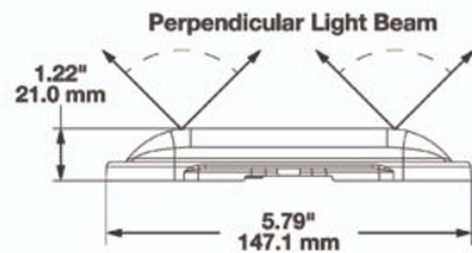

### Product Information

<b>Description</b>	Model 210 - Amber Solar Flasher
<b>Height</b>	136.00 mm / 5.35 in
<b>Width</b>	147.10 mm / 5.79 in
<b>Depth</b>	21.00 mm / 0.83 in
<b>Shape</b>	Rectangular
<b>Outer Lens Material</b>	Acrylic
<b>Outer Lens Color</b>	Clear
<b>Housing Material</b>	Polycarbonate
<b>Housing Color</b>	Black
<b>Minimum Operating Temperature</b>	-40 °C
<b>Maximum Operating Temperature</b>	65 °C
<b>Connector or Wiring</b>	NA
<b>Mating Connector</b>	NA
<b>Product Weight</b>	0.40 lbs / 0.18 kgs
<b>Shipping Weight</b>	0.50 lbs / 0.23 kgs

### Product Dimensions