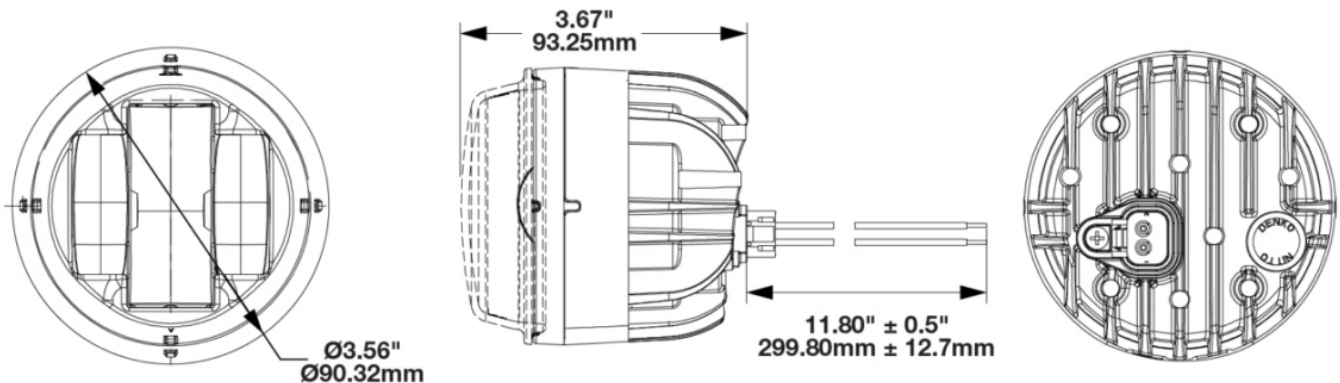

LED Light Inserts – Model 93

0556701

Product Information

| | |
|--------------------------------------|---------------------------------|
| Description | Model 93 - 12/24V LED Fog Light |
| Height | 90.00 mm / 3.54 in |
| Width | 90.00 mm / 3.54 in |
| Depth | 95.00 mm / 3.74 in |
| Shape | Round |
| Outer Lens Material | Polycarbonate |
| Outer Lens Color | Clear |
| Housing Material | Die-Cast Aluminum |
| Housing Color | Black |
| Bezel Color | Black |
| Minimum Operating Temperature | -40 °C |
| Maximum Operating Temperature | 65 °C |
| Connector or Wiring | Deutsch DT04-2P |
| Mating Connector | Deutsch DT06-2S |
| Product Weight | 1.00 lbs / 0.45 kgs |
| Shipping Weight | 1.20 lbs / 0.54 kgs |

Product Dimensions

Electrical Specifications

| | |
|--------------------------|--|
| Input Voltage | 12-24V DC |
| Operating Voltage | 10-30V DC |
| Red Wire | Positive |
| Black Wire | Ground |
| Current Draw | 1.25A @ 12V DC (Fog) 0.70A @ 24V DC (Fog) |

Photometric Specifications

| | |
|--------------------------------------|------------------------|
| Raw Lumen Output | 1,435 |
| Effective Lumen Output | 607 |
| Candela Output | 7,500 |
| Nominal LED Color Temperature | 5000 K |
| Beam Pattern(s) | Forward Lighting - Fog |