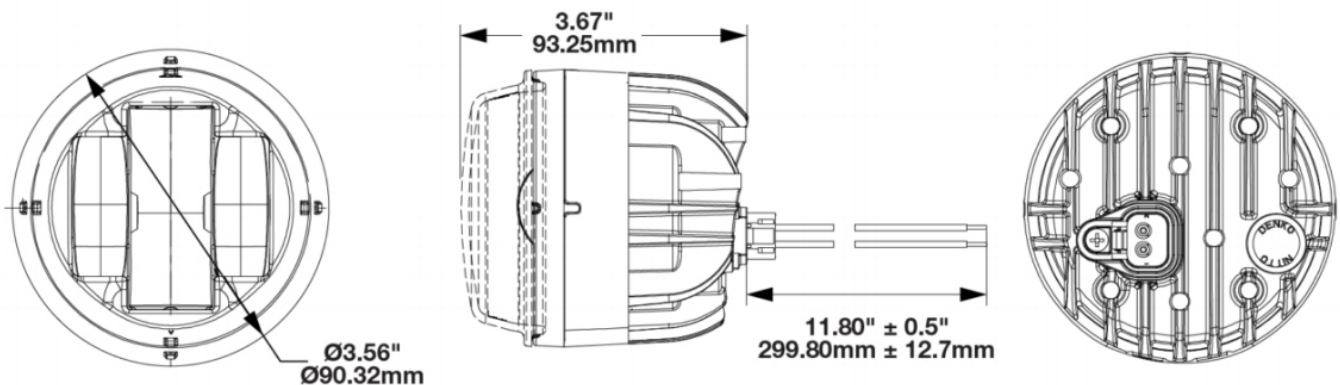

### Product Information

|                                      |                                 |
|--------------------------------------|---------------------------------|
| <b>Description</b>                   | Model 93 - 12/24V LED Fog Light |
| <b>Height</b>                        | 90.00 mm / 3.54 in              |
| <b>Width</b>                         | 90.00 mm / 3.54 in              |
| <b>Depth</b>                         | 95.00 mm / 3.74 in              |
| <b>Shape</b>                         | Round                           |
| <b>Outer Lens Material</b>           | Polycarbonate                   |
| <b>Outer Lens Color</b>              | Clear                           |
| <b>Housing Material</b>              | Die-Cast Aluminum               |
| <b>Housing Color</b>                 | Black                           |
| <b>Bezel Color</b>                   | Black                           |
| <b>Minimum Operating Temperature</b> | -40 °C                          |
| <b>Maximum Operating Temperature</b> | 65 °C                           |
| <b>Connector or Wiring</b>           | Deutsch DT04-2P                 |
| <b>Mating Connector</b>              | Deutsch DT06-2S                 |
| <b>Product Weight</b>                | 1.00 lbs / 0.45 kgs             |
| <b>Shipping Weight</b>               | 1.20 lbs / 0.54 kgs             |

### Product Dimensions