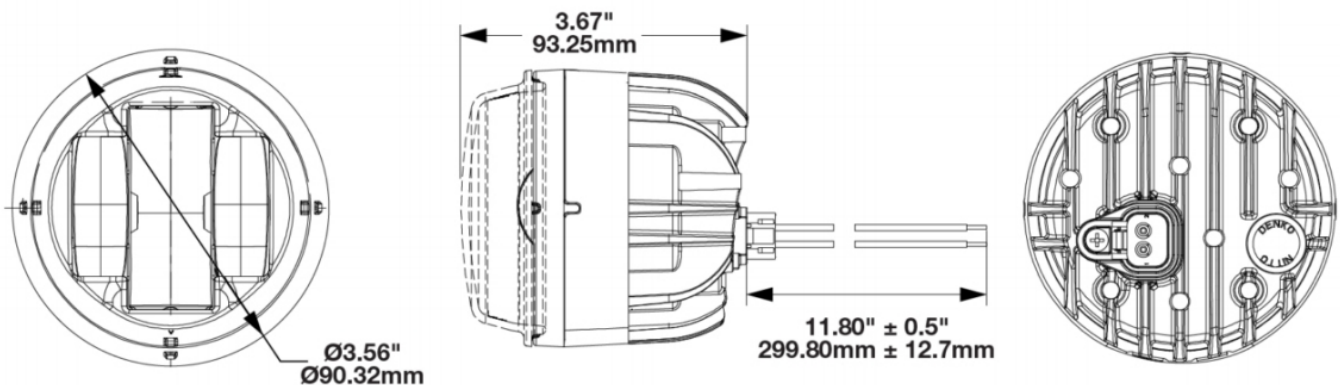

LED Light Inserts – Model 93

0556701

Product Information

Description	Model 93 - 12/24V LED Fog Light
Height	90.00 mm / 3.54 in
Width	90.00 mm / 3.54 in
Depth	95.00 mm / 3.74 in
Shape	Round
Outer Lens Material	Polycarbonate
Outer Lens Color	Clear
Housing Material	Die-Cast Aluminum
Housing Color	Black
Bezel Color	Black
Minimum Operating Temperature	-40 °C
Maximum Operating Temperature	65 °C
Connector or Wiring	Deutsch DT04-2P
Mating Connector	Deutsch DT06-2S
Product Weight	1.00 lbs / 0.45 kgs
Shipping Weight	1.20 lbs / 0.54 kgs

Product Dimensions

Electrical Specifications

Input Voltage	12-24V DC
Operating Voltage	10-30V DC
Red Wire	Positive
Black Wire	Ground
Current Draw	1.25A @ 12V DC (Fog) 0.70A @ 24V DC (Fog)

Photometric Specifications

Raw Lumen Output	1,435
Effective Lumen Output	607
Candela Output	7,500
Nominal LED Color Temperature	5000 K
Beam Pattern(s)	Forward Lighting - Fog

Additional Specifications

IP Rating	IP69K
Warranty	Please refer to the Warranty Statement which is available for download on the website
Pack Quantity	1