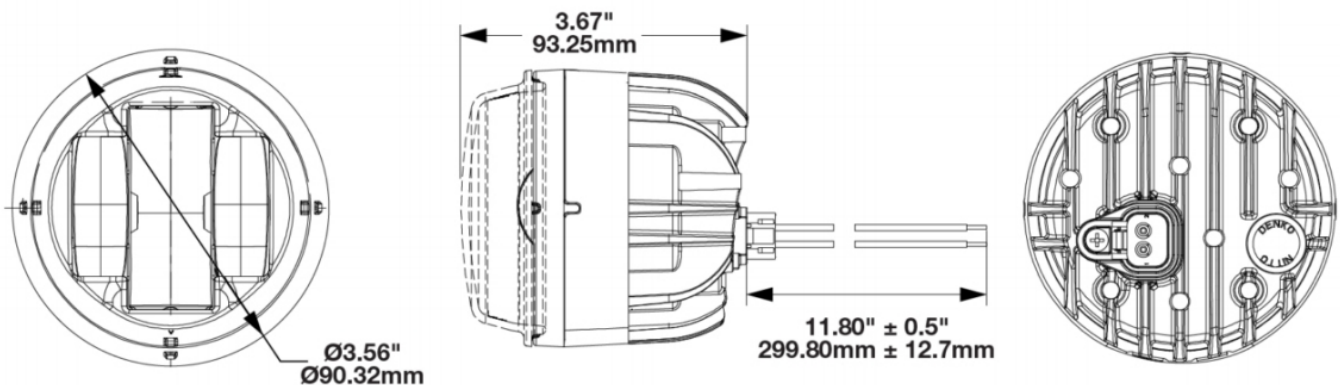

Product Dimensions