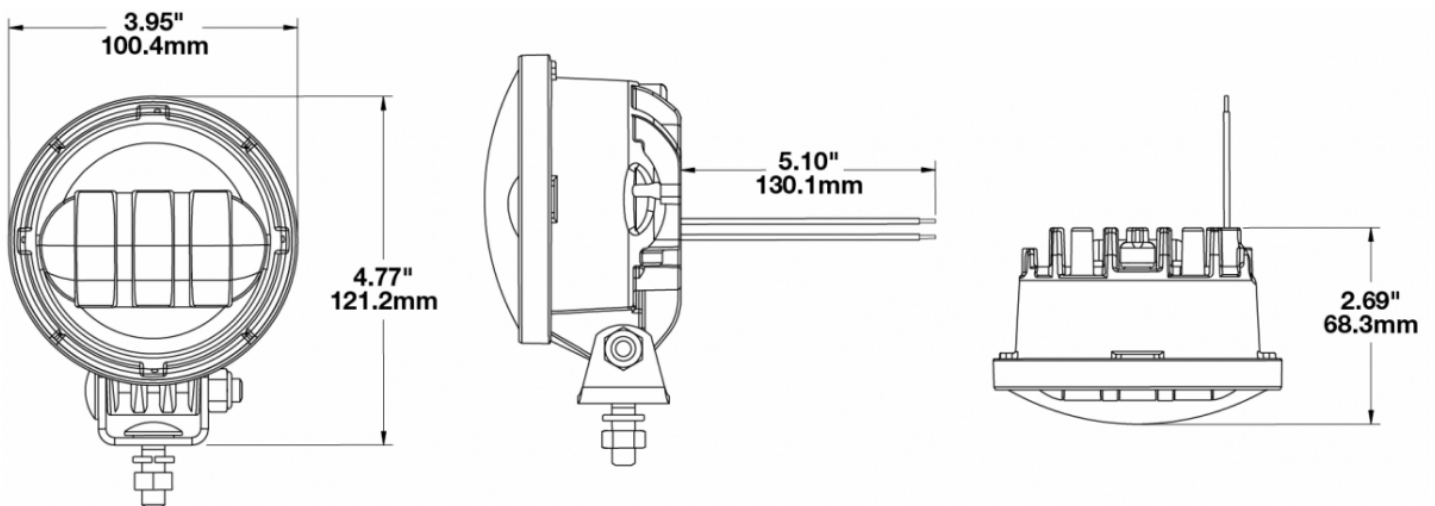

LED Fog Light - Model 6150

0547981

Product Information

Description	Model 6150 - 12V LED Pedestal Fog Light
Height	121.2 mm / 4.77 in
Width	100.4 mm / 3.95 in
Depth	68.3 mm / 2.69 in
Outer Lens Material	Hardcoated Polycarbonate
Housing Material	Die-Cast Aluminum
Housing Color	Black
Bezel Color	Black
Mounting Type	Universal Pedestal Mount
Connector or Wiring	Bare Wires

Product Dimensions

Electrical Specifications

Input Voltage	12V DC
Operating Voltage	12V DC
Red Wire	Positive
Black Wire	Negative
Current Draw	1.5A @ 12V DC

Photometric Specifications

Raw Lumen Output	1080
Effective Lumen Output	610
Beam Pattern(s)	Forward Lighting - Fog