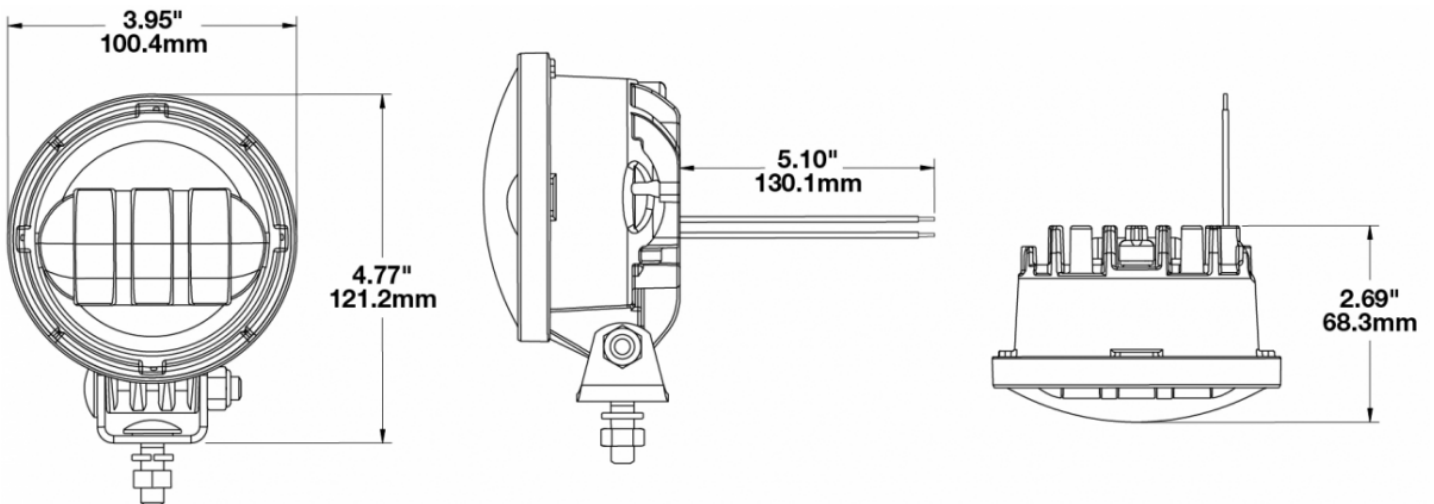

LED Fog Light - Model 6150

0547981

Product Information

Description	Model 6150 - 12V LED Pedestal Fog Light
Height	121.2 mm / 4.77 in
Width	100.4 mm / 3.95 in
Depth	68.3 mm / 2.69 in
Outer Lens Material	Hardcoated Polycarbonate
Housing Material	Die-Cast Aluminum
Housing Color	Black
Bezel Color	Black
Mounting Type	Universal Pedestal Mount
Connector or Wiring	Bare Wires

Product Dimensions

Electrical Specifications

Input Voltage	12V DC
Operating Voltage	12V DC
Red Wire	Positive
Black Wire	Negative
Current Draw	1.5A @ 12V DC

Photometric Specifications

Raw Lumen Output	1080
Effective Lumen Output	610
Beam Pattern(s)	Forward Lighting - Fog