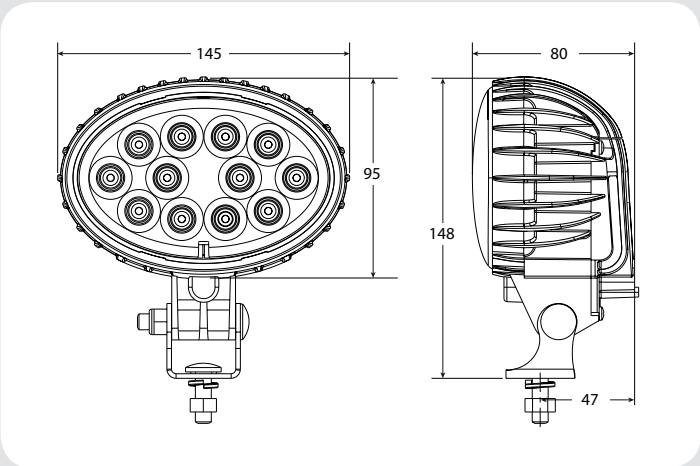

Engineered Lighting Solutions

735 Series

LED Work Light

- Size: 145 x 95mm oval
- Lens: Glass or Polycarbonate
- Housing: Die-Cast

Product Specifications

- Light Source: LED (Light Emitting Diodes)
- Raw: 2700 Lumens
- Effective: 1400 Lumens
- Input Voltage: 12-32V DC
- Current Draw: 3.0 Amps @ 12V
- 1.5 Amps @ 24V
- Standards: Sealed to IP69K
- Mounting: Universal mount
- Wiring: Hard wired with 300mm cable. Supplied with 2-pin Deutsch weather-proof socket.

Flood (2.5m high at 15°)

Trap (2.5m high at 10°)

Spot (2.5m high at 5°)

Part No.	Pattern	Lens	Voltage	Light Output	Description
1706071	Flood	Glass	12-32V	White	LED XL Mining Complete Work Light
1706081	Trap	Glass	12-32V	White	LED XL Mining Complete Work Light
1706091	Spot	Glass	12-32V	White	LED XL Mining Complete Work Light
1706351	Flood	Polycarbonate	12-32V	White	LED XL Mining Complete Work Light
1706361	Trap	Polycarbonate	12-32V	White	LED XL Mining Complete Work Light
1706371	Spot	Polycarbonate	12-32V	White	LED XL Mining Complete Work Light