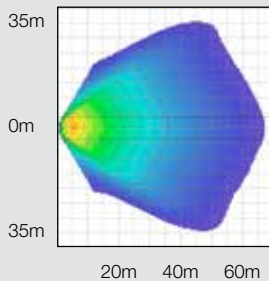

Engineered Lighting Solutions

735 Series

LED Work Light

- Size: 145 x 95mm oval
- Lens: Glass or Polycarbonate
- Housing: Die-Cast

Product Specifications

- Light Source: LED (Light Emitting Diodes)
- Raw: 2700 Lumens
- Effective: 1400 Lumens
- Input Voltage: 12-32V DC
- Current Draw: 3.0 Amps @ 12V
- 1.5 Amps @ 24V
- Standards: Sealed to IP69K
- Mounting: Universal mount
- Wiring: Hard wired with 300mm cable. Supplied with 2-pin Deutsch weather-proof socket.

Flood (2.5m high at 15°)

Trap (2.5m high at 10°)

Spot (2.5m high at 5°)

Part No.	Pattern	Lens	Voltage	Light Output	Description
1706071	Flood	Glass	12-32V	White	LED XL Mining Complete Work Light
1706081	Trap	Glass	12-32V	White	LED XL Mining Complete Work Light
1706091	Spot	Glass	12-32V	White	LED XL Mining Complete Work Light
1706351	Flood	Polycarbonate	12-32V	White	LED XL Mining Complete Work Light
1706361	Trap	Polycarbonate	12-32V	White	LED XL Mining Complete Work Light
1706371	Spot	Polycarbonate	12-32V	White	LED XL Mining Complete Work Light