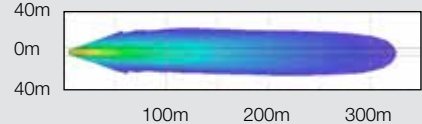

Engineered Lighting Solutions

735 Series

LED Work Light

- Size: 145 x 95mm oval
- Lens: Glass or Polycarbonate
- Housing: Die-Cast

Product Specifications

- Light Source: LED (Light Emitting Diodes)
- Raw: 2700 Lumens
- Effective: 1400 Lumens
- Input Voltage: 12-32V DC
- Current Draw: 3.0 Amps @ 12V
- 1.5 Amps @ 24V
- Standards: Sealed to IP69K
- Mounting: Universal mount
- Wiring: Hard wired with 300mm cable. Supplied with 2-pin Deutsch weather-proof socket.

Flood (2.5m high at 15°)

Trap (2.5m high at 10°)

Spot (2.5m high at 5°)

Part No.	Pattern	Lens	Voltage	Light Output	Description
1706071	Flood	Glass	12-32V	White	LED XL Mining Complete Work Light
1706081	Trap	Glass	12-32V	White	LED XL Mining Complete Work Light
1706091	Spot	Glass	12-32V	White	LED XL Mining Complete Work Light
1706351	Flood	Polycarbonate	12-32V	White	LED XL Mining Complete Work Light
1706361	Trap	Polycarbonate	12-32V	White	LED XL Mining Complete Work Light
1706371	Spot	Polycarbonate	12-32V	White	LED XL Mining Complete Work Light