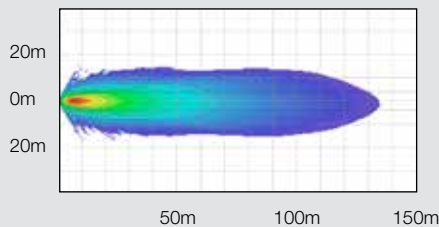

Engineered Lighting Solutions

735 Series

LED Work Light

- Size: 145 x 95mm oval
- Lens: Glass or Polycarbonate
- Housing: Die-Cast

Product Specifications

- Light Source: LED (Light Emitting Diodes)
- Raw: 2700 Lumens
- Effective: 1400 Lumens
- Input Voltage: 12-32V DC
- Current Draw: 3.0 Amps @ 12V
- 1.5 Amps @ 24V
- Standards: Sealed to IP69K
- Mounting: Universal mount
- Wiring: Hard wired with 300mm cable. Supplied with 2-pin Deutsch weather-proof socket.

Flood (2.5m high at 15°)

Trap (2.5m high at 10°)

Spot (2.5m high at 5°)

Part No.	Pattern	Lens	Voltage	Light Output	Description
1706071	Flood	Glass	12-32V	White	LED XL Mining Complete Work Light
1706081	Trap	Glass	12-32V	White	LED XL Mining Complete Work Light
1706091	Spot	Glass	12-32V	White	LED XL Mining Complete Work Light
1706351	Flood	Polycarbonate	12-32V	White	LED XL Mining Complete Work Light
1706361	Trap	Polycarbonate	12-32V	White	LED XL Mining Complete Work Light
1706371	Spot	Polycarbonate	12-32V	White	LED XL Mining Complete Work Light