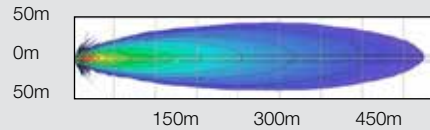

**LONG
LASTING
PERFORMANCE!**

Flood (2.5m high at 15°)

Trap (2.5m high at 10°)

Spot (2.5m high at 5°)

Part No.	Pattern	Lens	Voltage	Light Output	Description
1801171	Flood	Glass	12V	LED	LED XL Mining Complete Work Light
1801161	Trap	Glass	12V	LED	LED XL Mining Complete Work Light
1801181	Spot	Glass	12V	LED	LED XL Mining Complete Work Light
1801201	Flood	Glass	24V	LED	LED XL Mining Complete Work Light
1801191	Trap	Glass	24V	LED	LED XL Mining Complete Work Light
1801211	Spot	Glass	24V	LED	LED XL Mining Complete Work Light
1801311	Flood	Polycarbonate	12V	LED	LED XL Mining Complete Work Light
1801301	Trap	Polycarbonate	12V	LED	LED XL Mining Complete Work Light
1801321	Spot	Polycarbonate	12V	LED	LED XL Mining Complete Work Light
1801341	Flood	Polycarbonate	24V	LED	LED XL Mining Complete Work Light
1801331	Trap	Polycarbonate	24V	LED	LED XL Mining Complete Work Light
1801351	Spot	Polycarbonate	24V	LED	LED XL Mining Complete Work Light