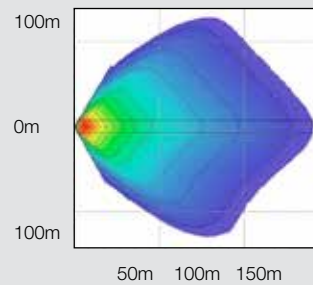

Size:	165 x 110mm Oval
Lens:	Glass or Polycarbonate
Housing:	Die-Cast

Product Specifications

Light Source:	LED (Light Emitting Diodes)
Raw:	4500 Lumens
Effective:	3000 Lumens
Input Voltage:	12 or 24V DC
Current Draw:	6 Amps @ 12V 3 Amps @ 24V
Standards:	Sealed to IP69K
Mounting:	Universal heavy duty mount
Wiring:	Hard wired with 300mm cable. Supplied with 2-pin Deutsch weather-proof socket.

**LONG
LASTING
PERFORMANCE!**

Flood (2.5m high at 15°)

Trap (2.5m high at 10°)

Spot (2.5m high at 5°)

Part No.	Pattern	Lens	Voltage	Light Output	Description
1801171	Flood	Glass	12V	LED	LED XL Mining Complete Work Light
1801161	Trap	Glass	12V	LED	LED XL Mining Complete Work Light
1801181	Spot	Glass	12V	LED	LED XL Mining Complete Work Light
1801201	Flood	Glass	24V	LED	LED XL Mining Complete Work Light
1801191	Trap	Glass	24V	LED	LED XL Mining Complete Work Light
1801211	Spot	Glass	24V	LED	LED XL Mining Complete Work Light
1801311	Flood	Polycarbonate	12V	LED	LED XL Mining Complete Work Light
1801301	Trap	Polycarbonate	12V	LED	LED XL Mining Complete Work Light
1801321	Spot	Polycarbonate	12V	LED	LED XL Mining Complete Work Light
1801341	Flood	Polycarbonate	24V	LED	LED XL Mining Complete Work Light
1801331	Trap	Polycarbonate	24V	LED	LED XL Mining Complete Work Light
1801351	Spot	Polycarbonate	24V	LED	LED XL Mining Complete Work Light