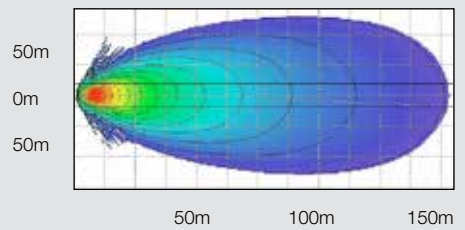

Trap (2.5m high at 10°)