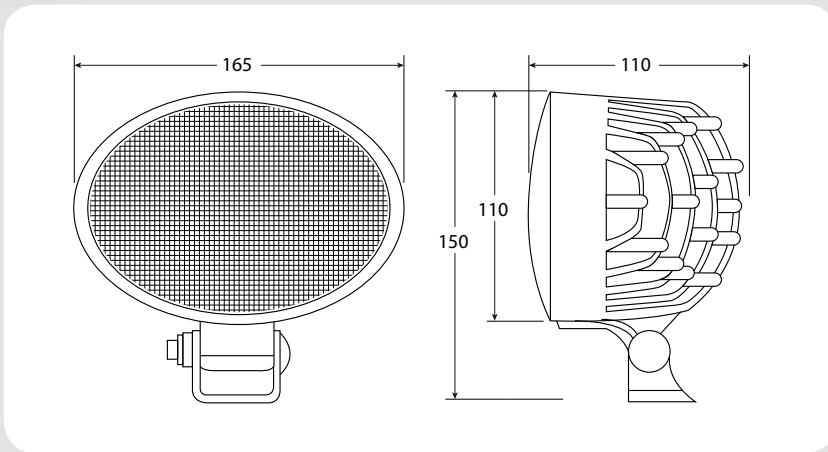

Size:	165 x 110mm Oval
Lens:	Glass or Polycarbonate
Housing:	Die-Cast

Product Specifications

Light Source:	LED (Light Emitting Diodes)
Raw:	4500 Lumens
Effective:	3000 Lumens
Input Voltage:	12 or 24V DC
Current Draw:	6 Amps @ 12V 3 Amps @ 24V
Standards:	Sealed to IP69K
Mounting:	Universal heavy duty mount
Wiring:	Hard wired with 300mm cable. Supplied with 2-pin Deutsch weather-proof socket.

**LONG
LASTING
PERFORMANCE!**

Flood (2.5m high at 15°)

Trap (2.5m high at 10°)

Spot (2.5m high at 5°)

Part No.	Pattern	Lens	Voltage	Light Output	Description
1801171	Flood	Glass	12V	LED	LED XL Mining Complete Work Light
1801161	Trap	Glass	12V	LED	LED XL Mining Complete Work Light
1801181	Spot	Glass	12V	LED	LED XL Mining Complete Work Light
1801201	Flood	Glass	24V	LED	LED XL Mining Complete Work Light
1801191	Trap	Glass	24V	LED	LED XL Mining Complete Work Light
1801211	Spot	Glass	24V	LED	LED XL Mining Complete Work Light
1801311	Flood	Polycarbonate	12V	LED	LED XL Mining Complete Work Light
1801301	Trap	Polycarbonate	12V	LED	LED XL Mining Complete Work Light
1801321	Spot	Polycarbonate	12V	LED	LED XL Mining Complete Work Light
1801341	Flood	Polycarbonate	24V	LED	LED XL Mining Complete Work Light
1801331	Trap	Polycarbonate	24V	LED	LED XL Mining Complete Work Light
1801351	Spot	Polycarbonate	24V	LED	LED XL Mining Complete Work Light