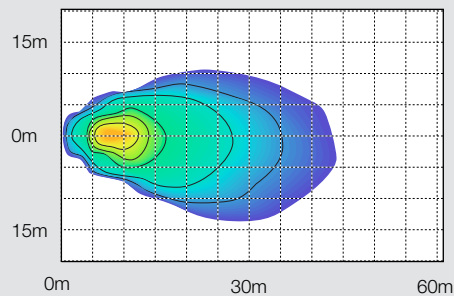

### Product Specifications

Light Source:	LED (Light Emitting Diodes)
	Raw: 1100 Lumens
	Effective: 525 Lumens
Input Voltage:	12V - 48V DC
Current Draw:	1.00 Amps @ 12V
	0.50 Amps @ 24V
	0.33 Amps @ 36V
	0.25 Amps @ 48V
Standards:	Sealed to IP69K
Connector:	Integrated 2-pin Deutsch weather-proof socket
Mounting:	Universal mount
Wiring:	Supplied with 2-pin Deutsch weather-proof plug with 300mm cable

**Spot** (2.5m high at -15°)

**Flood** (2.5m high at -15°)

Part No.	Pattern	Lens	Voltage	Light Output	Description
0548291	Flood	Polycarbonate	12V-48V	White	LED XL Mining Complete Work Light
0548281	Spot	Polycarbonate	12V-48V	White	LED XL Mining Complete Work Light