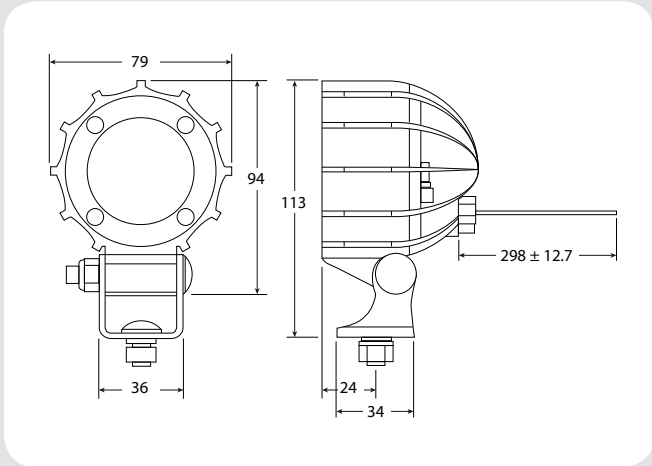

# 4410 Series

LED Work Light

Size:	79.31mm round
Lens:	Polycarbonate
Housing:	Die-Cast

### Product Specifications

Light Source:	LED (Light Emitting Diodes)
	Raw: 1100 Lumens
	Effective: 525 Lumens
Input Voltage:	12V - 48V DC
Current Draw:	1.00 Amps @ 12V
	0.50 Amps @ 24V
	0.33 Amps @ 36V
	0.25 Amps @ 48V
Standards:	Sealed to IP69K
Connector:	Integrated 2-pin Deutsch weather-proof socket
Mounting:	Universal mount
Wiring:	Supplied with 2-pin Deutsch weather-proof plug with 300mm cable

**Spot** (2.5m high at -15°)

**Flood** (2.5m high at -15°)

Part No.	Pattern	Lens	Voltage	Light Output	Description
0548291	Flood	Polycarbonate	12V-48V	White	LED XL Mining Complete Work Light
0548281	Spot	Polycarbonate	12V-48V	White	LED XL Mining Complete Work Light