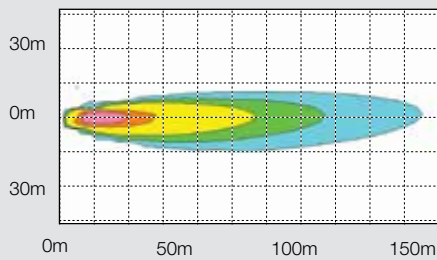

# 4410 Series

LED Work Light

Size:	79.31mm round
Lens:	Polycarbonate
Housing:	Die-Cast

### Product Specifications

Light Source:	LED (Light Emitting Diodes)
	Raw: 1100 Lumens
	Effective: 525 Lumens
Input Voltage:	12V - 48V DC
Current Draw:	1.00 Amps @ 12V
	0.50 Amps @ 24V
	0.33 Amps @ 36V
	0.25 Amps @ 48V
Standards:	Sealed to IP69K
Connector:	Integrated 2-pin Deutsch weather-proof socket
Mounting:	Universal mount
Wiring:	Supplied with 2-pin Deutsch weather-proof plug with 300mm cable

**Spot** (2.5m high at -15°)

**Flood** (2.5m high at -15°)

Part No.	Pattern	Lens	Voltage	Light Output	Description
0548291	Flood	Polycarbonate	12V-48V	White	LED XL Mining Complete Work Light
0548281	Spot	Polycarbonate	12V-48V	White	LED XL Mining Complete Work Light