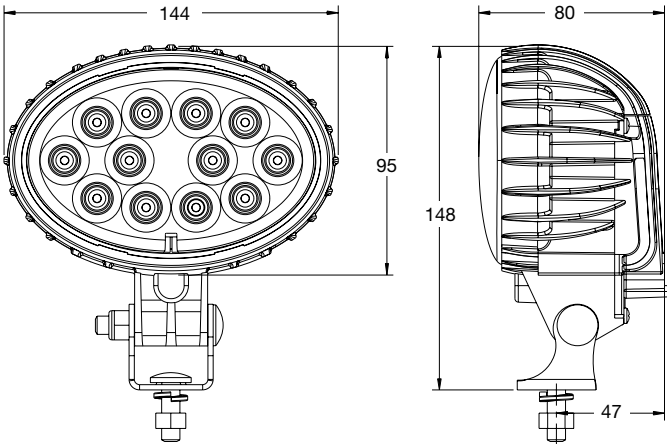

Marine

700 Series

Function:	Worklamp (LED)
Size:	144 x 95mm oval
Lens:	Polycarbonate
Housing:	Die-Cast

Product Specifications

Light Source:	LED (Light Emitting Diodes)
Raw:	780 Lumens
Effective:	400 Lumens
Input Voltage:	12-48V DC
Current Draw:	2.0 Amps @ 12V
	1.0 Amps @ 24V
	0.66 Amps @ 36V
	0.5 Amps @ 48V
Standards:	Sealed to IP67 SAE J575-Sealed, shock & vibration UL Recognised
Connector:	Integrated 2-pin Deutsch weather-proof socket
Mounting:	Universal mount, stainless hardware
Wiring:	Supplied with 2-pin Deutsch weather-proof plug with 300mm cable

Effective Lumens Isolux Charts

Part No.	Pattern	Lens	Voltage	Light Output	Description
1704311	Flood	Polycarbonate	12-48V	White	Complete worklamp - Marine