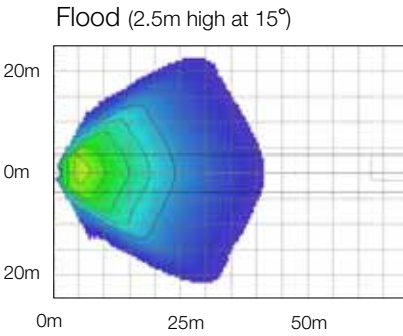

Marine

700 Series

Function:	Worklamp (LED)
Size:	144 x 95mm oval
Lens:	Polycarbonate
Housing:	Die-Cast

Product Specifications

Light Source:	LED (Light Emitting Diodes)
Raw:	780 Lumens
Effective:	400 Lumens
Input Voltage:	12-48V DC
Current Draw:	2.0 Amps @ 12V
	1.0 Amps @ 24V
	0.66 Amps @ 36V
	0.5 Amps @ 48V
Standards:	Sealed to IP67 SAE J575-Sealed, shock & vibration UL Recognised
Connector:	Integrated 2-pin Deutsch weather-proof socket
Mounting:	Universal mount, stainless hardware
Wiring:	Supplied with 2-pin Deutsch weather-proof plug with 300mm cable

Effective Lumens Isolux Charts

Part No.	Pattern	Lens	Voltage	Light Output	Description
1704311	Flood	Polycarbonate	12-48V	White	Complete worklamp - Marine