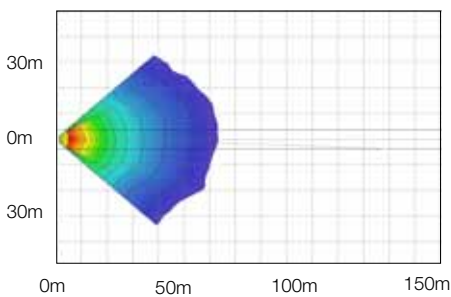

Marine

6700 Series

Function: Worklamp (LED)

Size: 120mm round

Lens: Glass

Housing: Rubber

Product Specifications

Light Source: LED (Light Emitting Diodes)

Raw: 690 Lumens

Effective: 360 Lumens

Input Voltage: 12-48V DC

Current Draw: 1.2 Amps @ 12 volts

0.63 Amps @ 24 volts

0.42 Amps @ 36V

0.315 Amps @ 48 volts

Standards: Sealed to IP67 – UL Recognised

Mounting: Universal mount, stainless hardware

Wiring: Pre-wired with 300mm cable

Effective Lumens Isolux Charts

Flood (2.5m high at 15°)

Part No.	Pattern	Lens	Voltage	Light Output	Description
1402861	Flood	Glass	12-48V	White	Complete worklamp - Marine
3152631	Flood	Glass	12-48V	White	PAR36 LED sealed beam 114mm
3152961	Flood	Polycarbonate	12-48V	White	PAR36 LED sealed beam 114mm