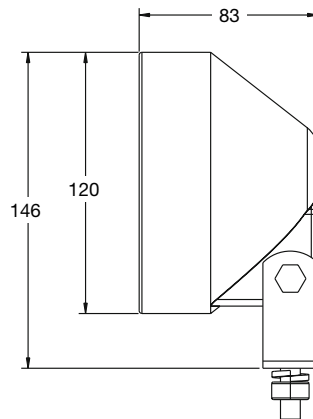

Marine

6700 Series

Function: Worklamp (LED)

Size: 120mm round

Lens: Glass

Housing: Rubber

Product Specifications

Light Source: LED (Light Emitting Diodes)

Raw: 690 Lumens

Effective: 360 Lumens

Input Voltage: 12-48V DC

Current Draw: 1.2 Amps @ 12 volts

0.63 Amps @ 24 volts

0.42 Amps @ 36V

0.315 Amps @ 48 volts

Standards: Sealed to IP67 – UL Recognised

Mounting: Universal mount, stainless hardware

Wiring: Pre-wired with 300mm cable

Effective Lumens Isolux Charts

Flood (2.5m high at 15°)

Part No.	Pattern	Lens	Voltage	Light Output	Description
1402861	Flood	Glass	12-48V	White	Complete worklamp - Marine
3152631	Flood	Glass	12-48V	White	PAR36 LED sealed beam 114mm
3152961	Flood	Polycarbonate	12-48V	White	PAR36 LED sealed beam 114mm