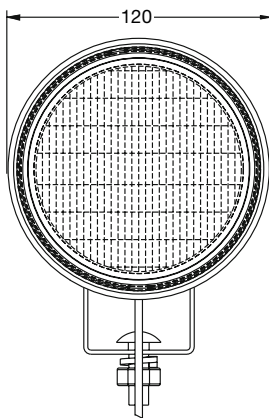

Marine

6700 Series

Function: Worklamp (LED)

Size: 120mm round

Lens: Glass

Housing: Rubber

Product Specifications

Light Source: LED (Light Emitting Diodes)

Raw: 690 Lumens

Effective: 360 Lumens

Input Voltage: 12-48V DC

Current Draw: 1.2 Amps @ 12 volts

0.63 Amps @ 24 volts

0.42 Amps @ 36V

0.315 Amps @ 48 volts

Standards: Sealed to IP67 – UL Recognised

Mounting: Universal mount, stainless hardware

Wiring: Pre-wired with 300mm cable

Effective Lumens Isolux Charts

Flood (2.5m high at 15°)

Part No.	Pattern	Lens	Voltage	Light Output	Description
1402861	Flood	Glass	12-48V	White	Complete worklamp - Marine
3152631	Flood	Glass	12-48V	White	PAR36 LED sealed beam 114mm
3152961	Flood	Polycarbonate	12-48V	White	PAR36 LED sealed beam 114mm