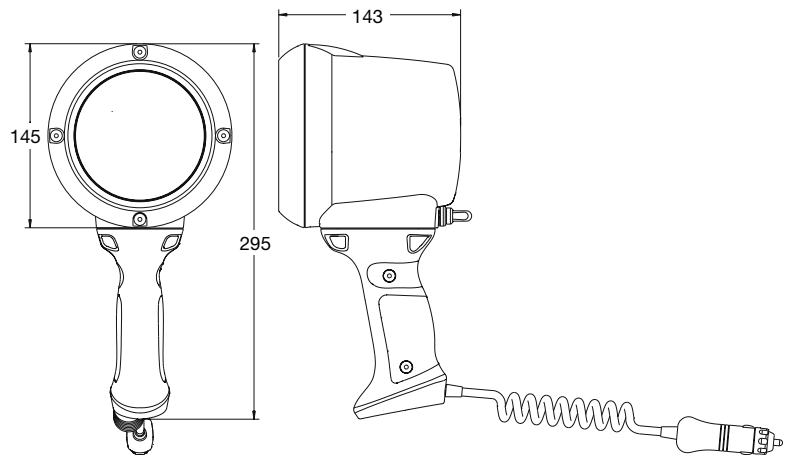

H I D

8470 Series

Function: Hand Held Lamp

Size: 145mm Round

Lens: Glass

Housing: Reinforced Nylon

Product Specifications

Light Source: HID (High Intensity Discharge)

Light Output: 2100 Lumens

Input Voltage: 12 or 24V DC

Current Draw: 3.3 Amps @ 12V

1.65 Amps @ 24V

Standards: Sealed to IP67

Wiring: Model dependant

- Integrated 2-pin Deutsch weather-proof socket

- 3m coil cord, auxillary power plug

Part No.	Pattern	Voltage	Wattage	Light Output	Description
0540221	Spot	12V	35W	White	Complete lamp with Deutsch socket
0542521	Flood	12V	35W	White	Complete lamp with coil cord
0542211	Spot	12V	35W	White	Complete lamp with coil cord
0543461	Spot	12V	35W	White	Complete lamp with 12V Battery pack & charger
0542451	Spot	24V	35W	White	Complete lamp with coil cord
85410	-	-	-	-	85V 35W Philips D1S bulb
6600380	-	-	-	-	12V Ballast
6600420	-	-	-	-	24V Ballast
6600530	-	-	-	-	12V Battery pack & charger