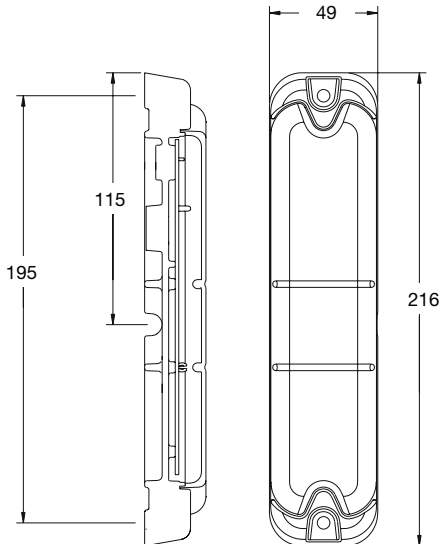

Auxiliary

282 Series

Function: Interior light

Size: 216 x 49mm

Lens: Acrylic

Housing: Reinforced Nylon

Product Specifications

Light Source: LED (Light Emitting Diodes)

Input Voltage: 12-24V DC

Current Draw: 0.5 Amps @ 12/24 volts

Mounting: Universal mount

Wiring: Pre-wired with 150mm cable

Part No.	Lens	Voltage	Light Output	Description
0442092	Acrylic	12-24V	White	Interior light